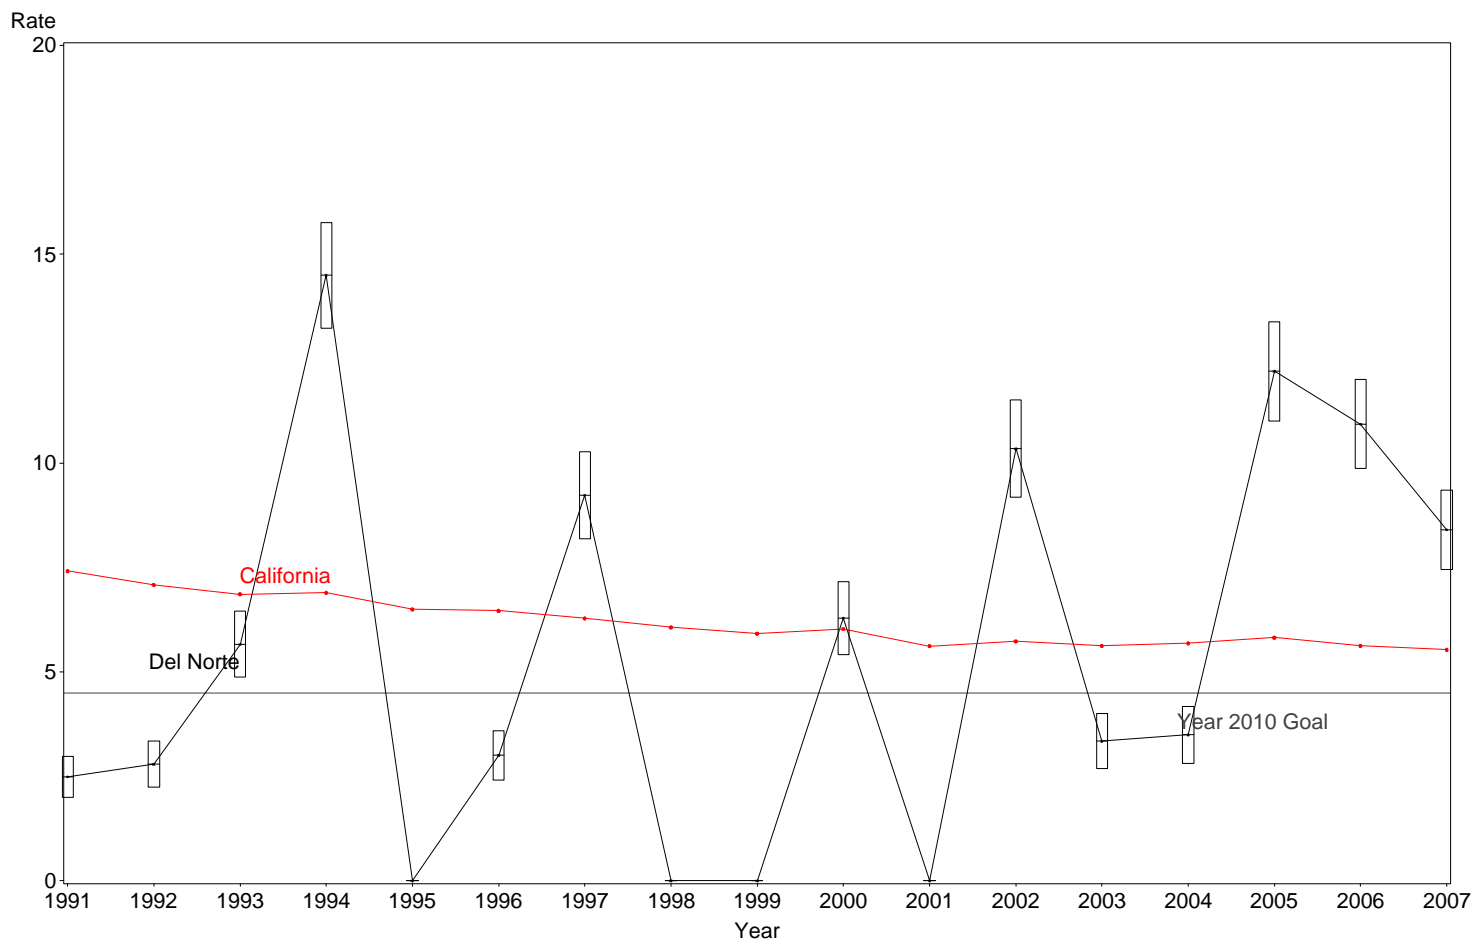

Perinatal Mortality Rate
Del Norte County, 2005-2007

The box around the county point estimates denotes the 95% confidence interval around the estimate.