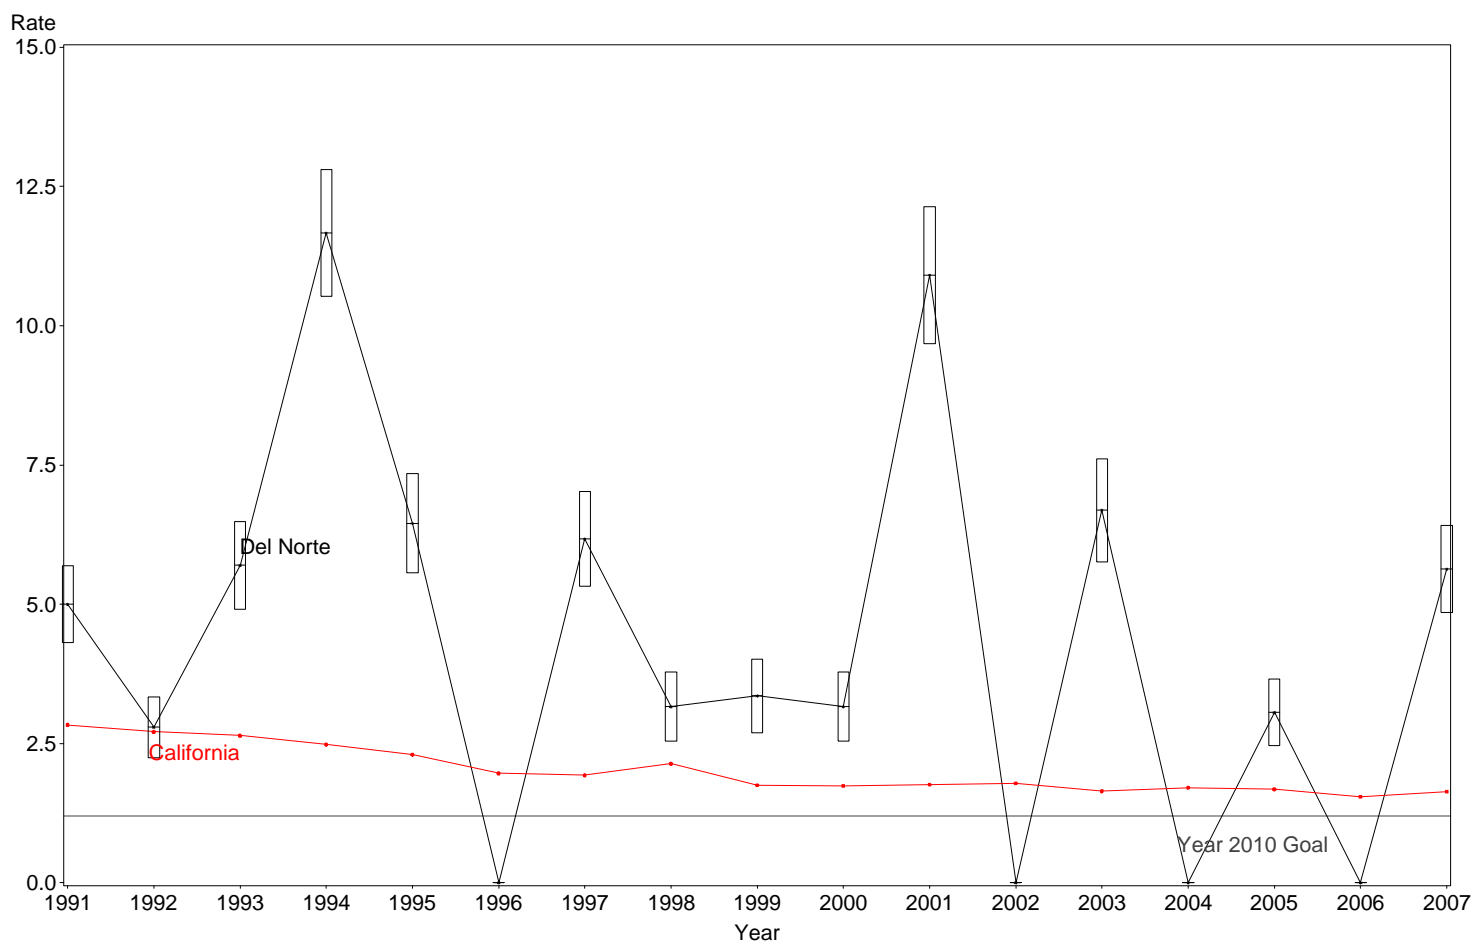

Postneonatal Mortality Rate  
Del Norte County, 2005-2007

The box around the county point estimates denotes the 95% confidence interval around the estimate.