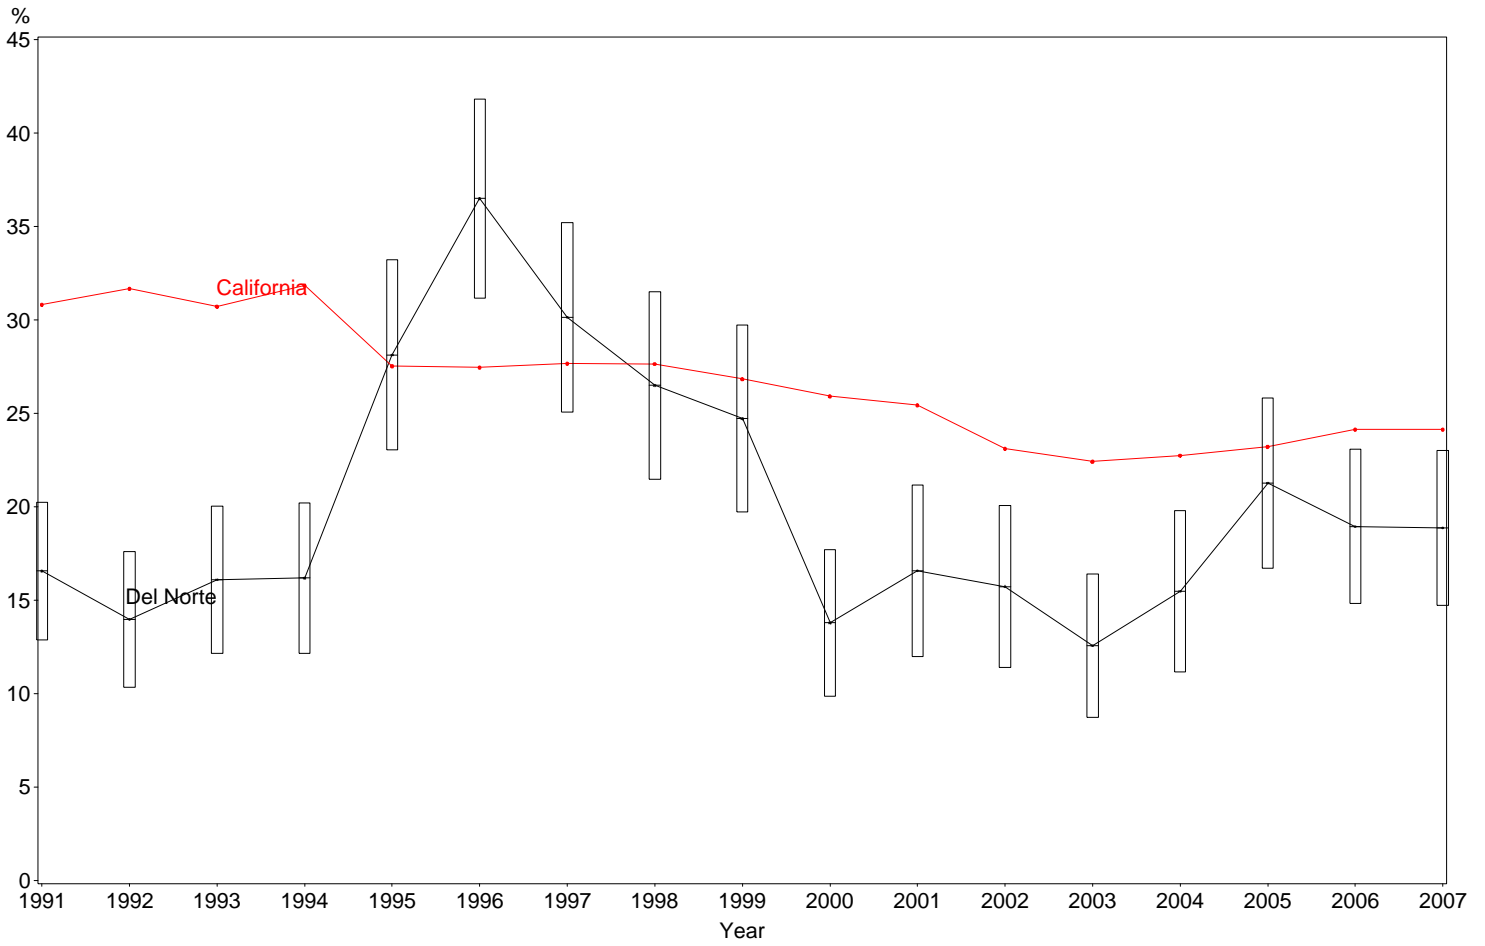

Percent of Non-Normal Newborns
Del Norte County, 2005-2007

The box around the county point estimates denotes the 95% confidence interval around the estimate.