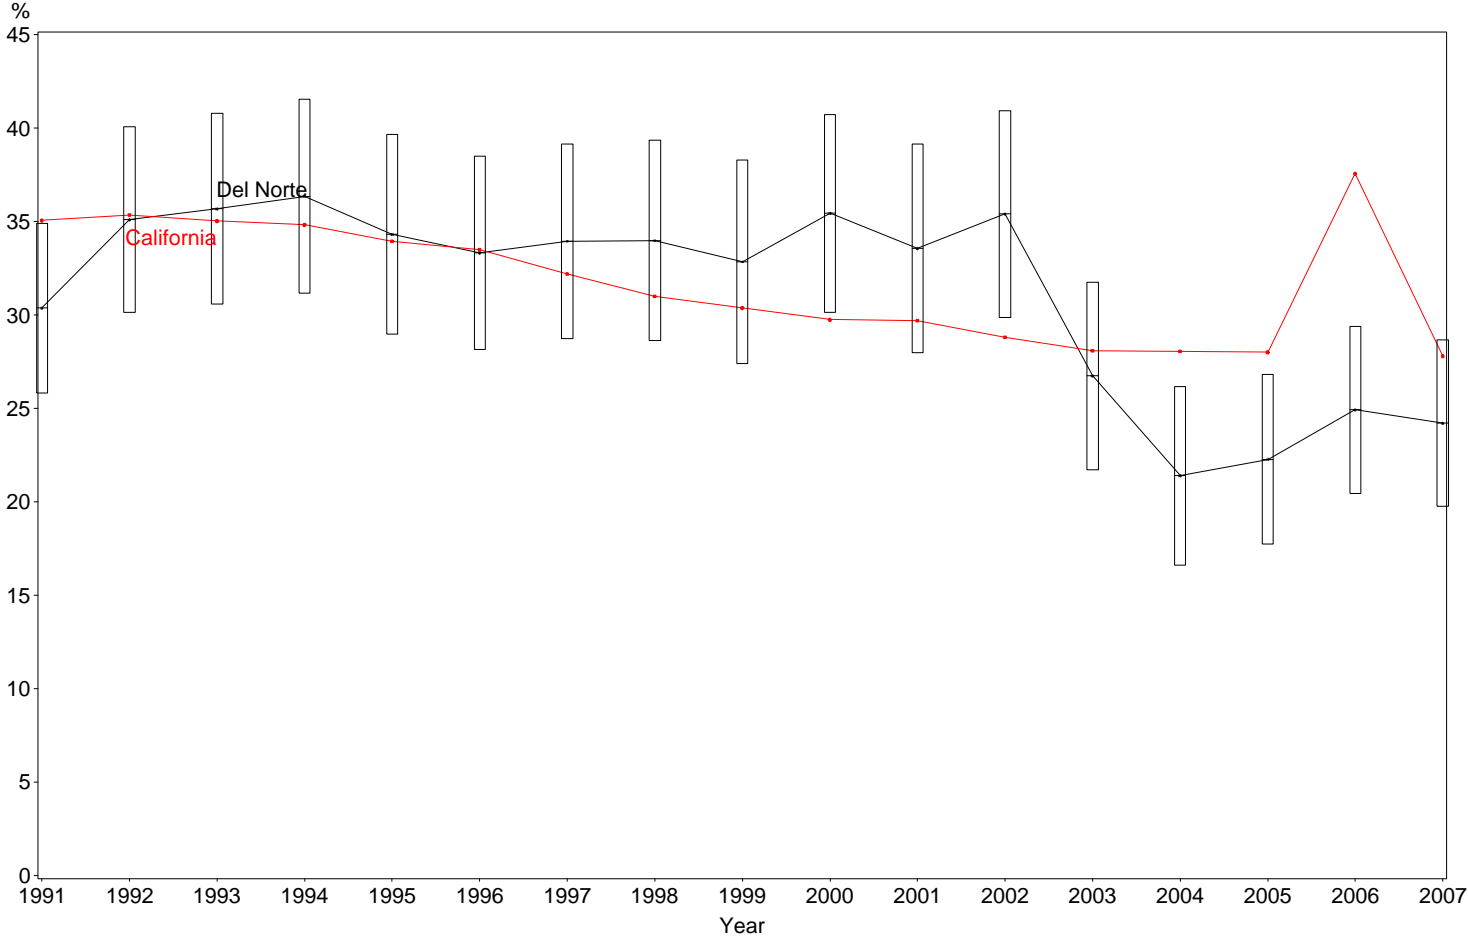

Percent of Births to Mothers with No High School Degree
Del Norte County, 2005-2007

The box around the county point estimates denotes the 95% confidence interval around the estimate.
Starting in 2006, the actual HS degree information became available. Prior to 2006, a HS degree was estimated as ≥ 12 years of education