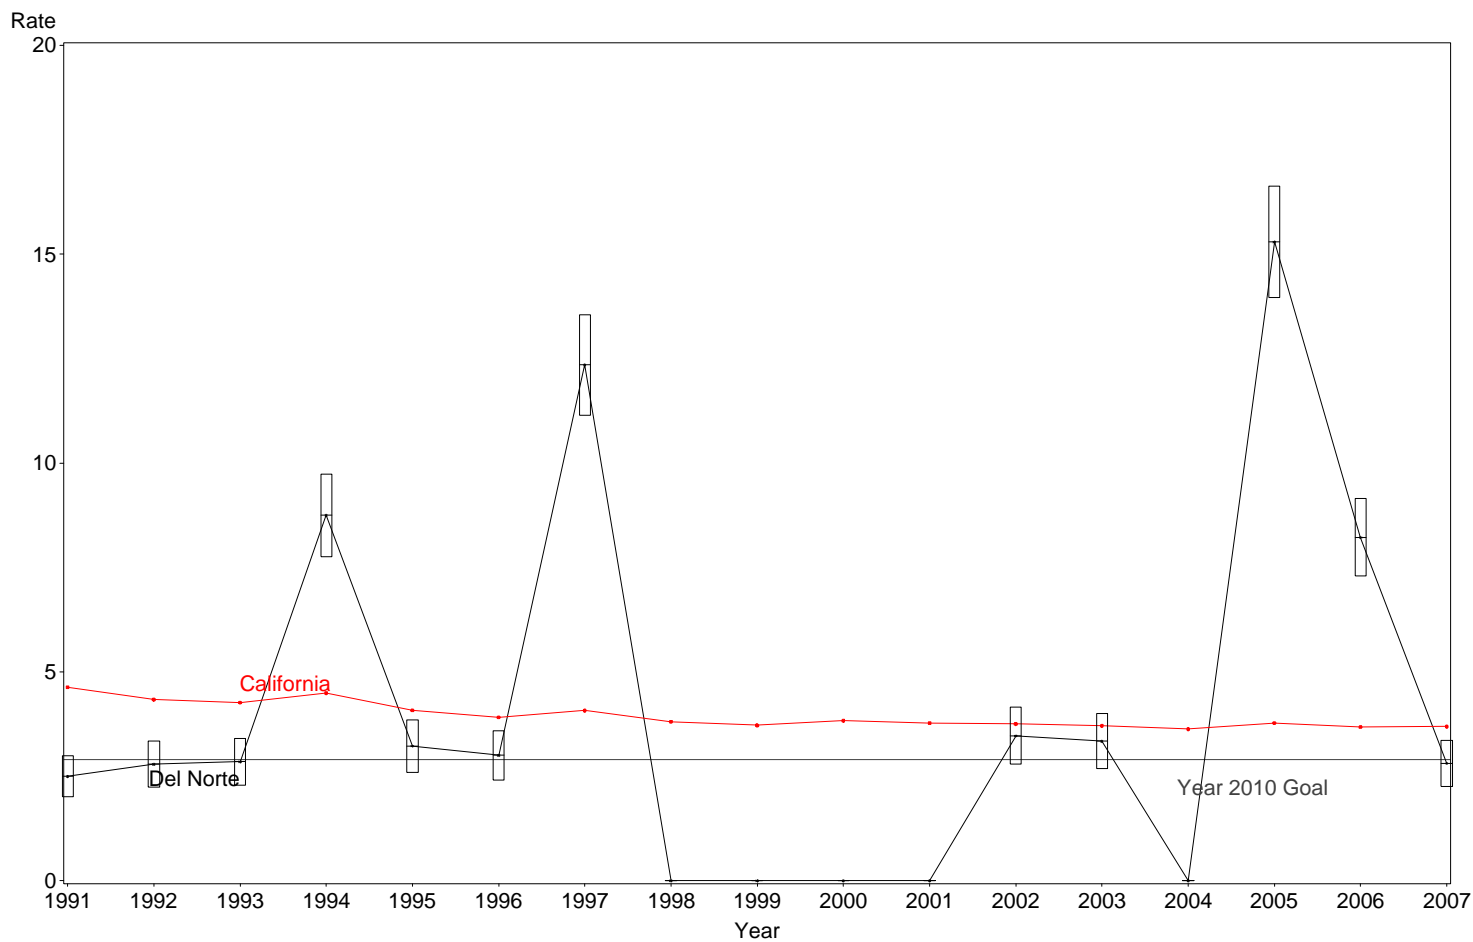

Neonatal Mortality Rate
Del Norte County, 2005-2007

The box around the county point estimates denotes the 95% confidence interval around the estimate.