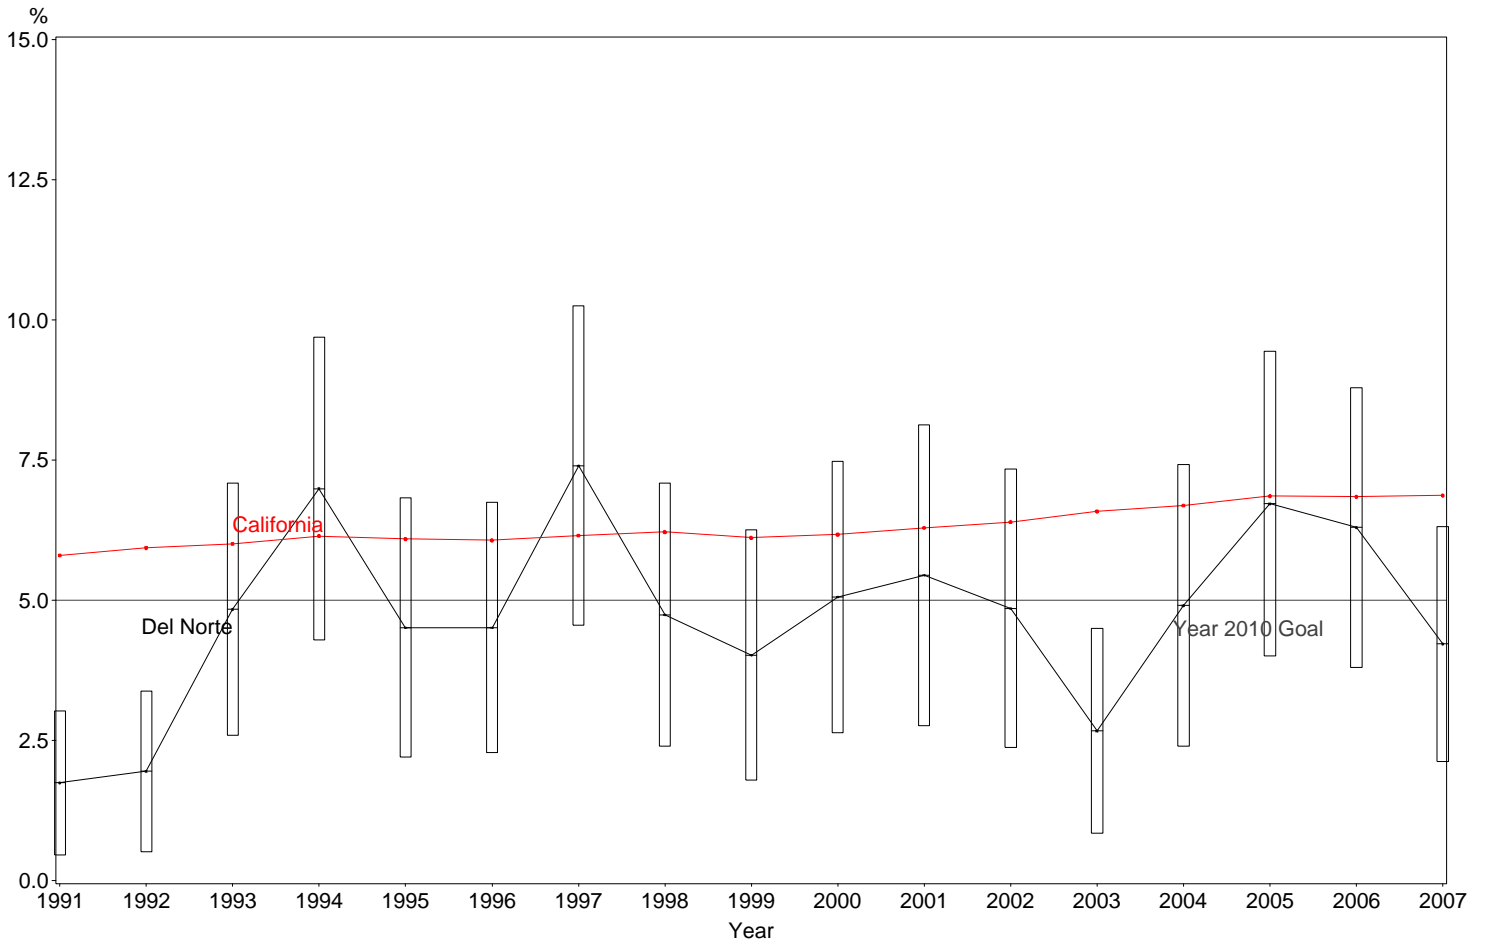

Percent of Low Birth Weight Infants
Del Norte County, 2005-2007

The box around the county point estimates denotes the 95% confidence interval around the estimate.