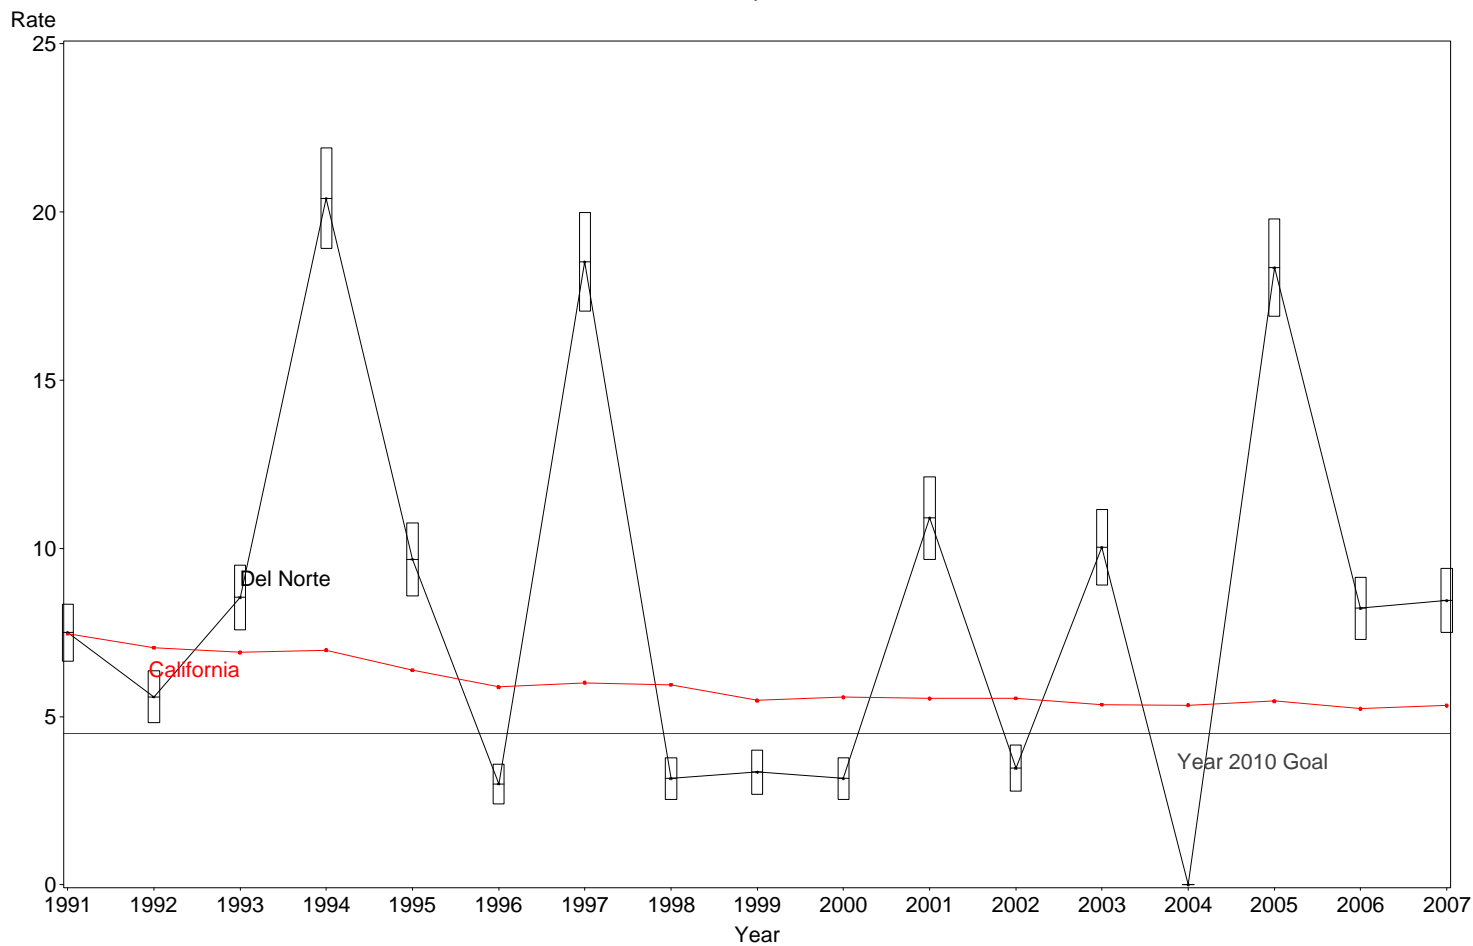

Infant Mortality Rate
Del Norte County, 2005-2007

The box around the county point estimates denotes the 95% confidence interval around the estimate.