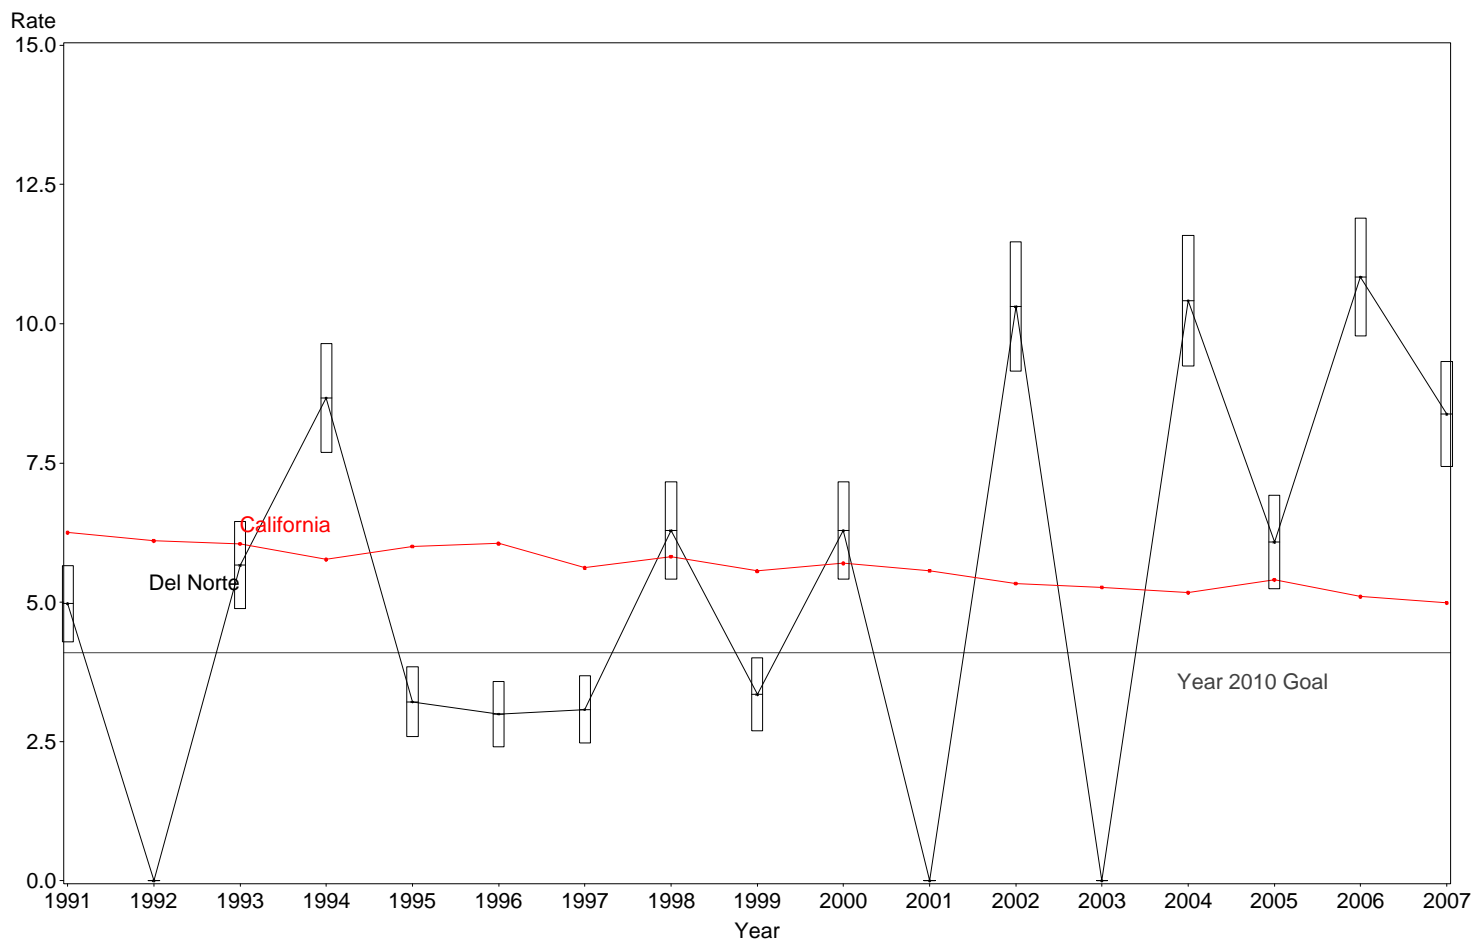

Fetal Mortality Rate  
Del Norte County, 2005-2007

The box around the county point estimates denotes the 95% confidence interval around the estimate.