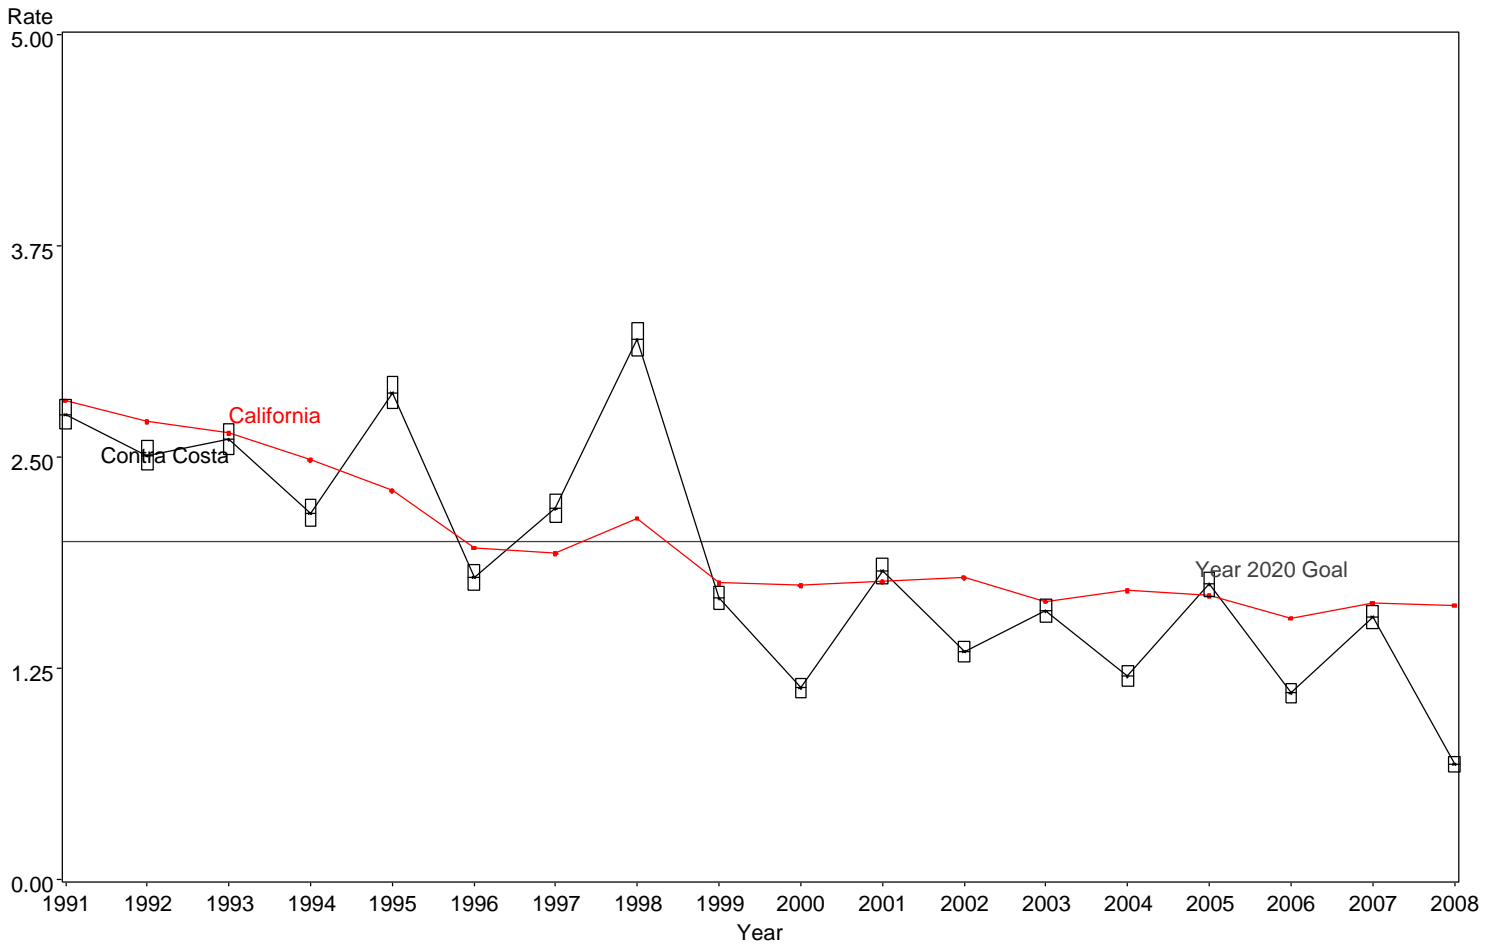

Postneonatal Mortality Rate
Contra Costa County, 1991-2008

The box around the county point estimates denotes the 95% confidence interval around the estimate.