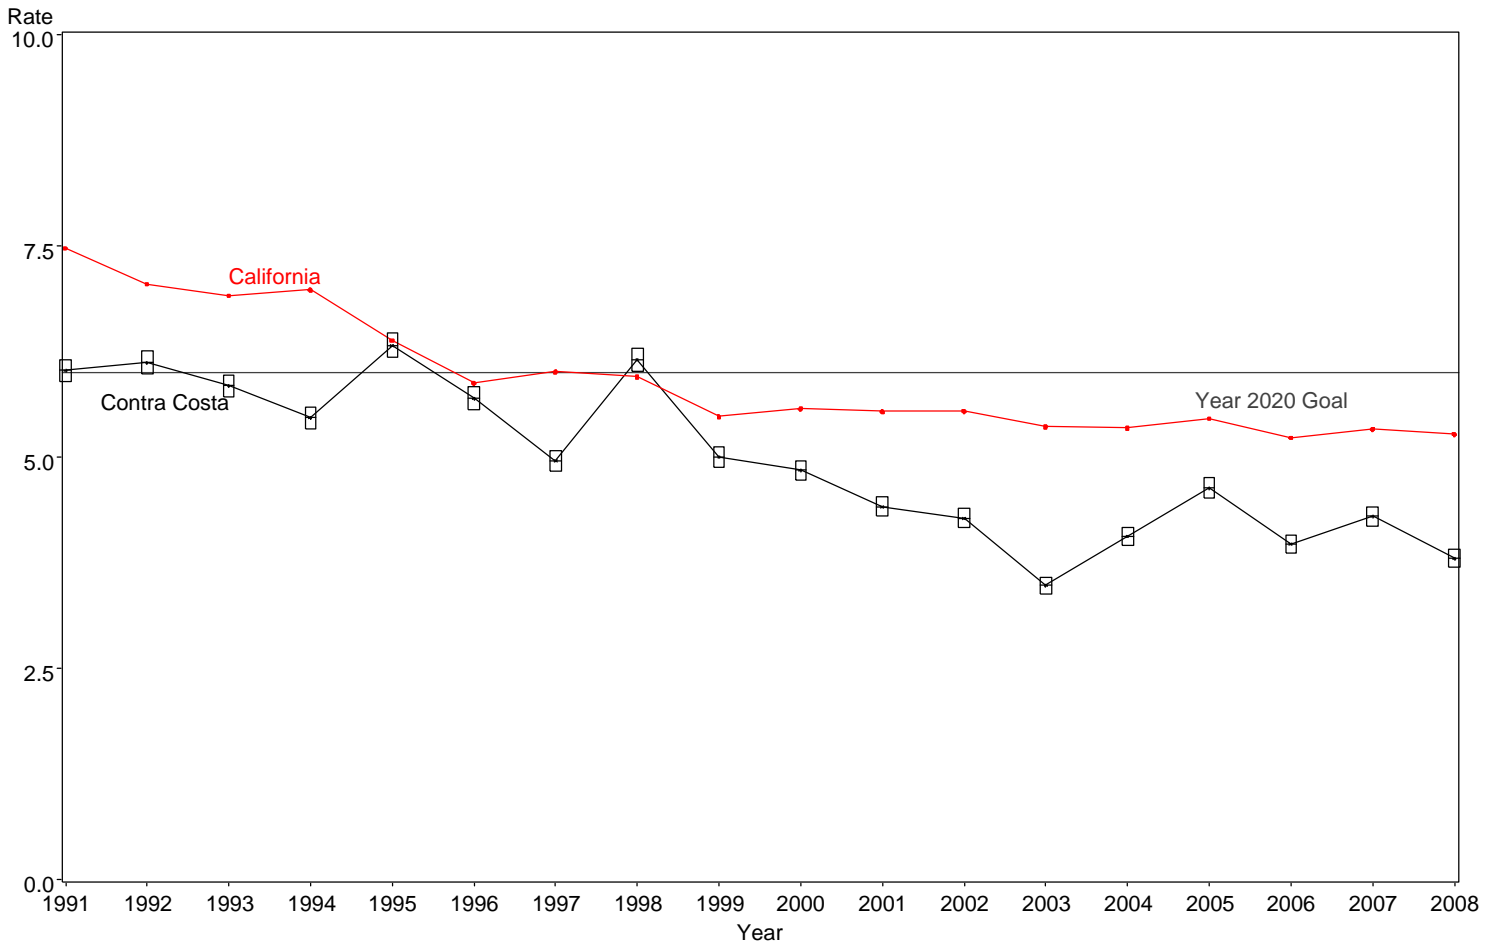

Infant Mortality Rate  
Contra Costa County, 1991-2008

The box around the county point estimates denotes the 95% confidence interval around the estimate.