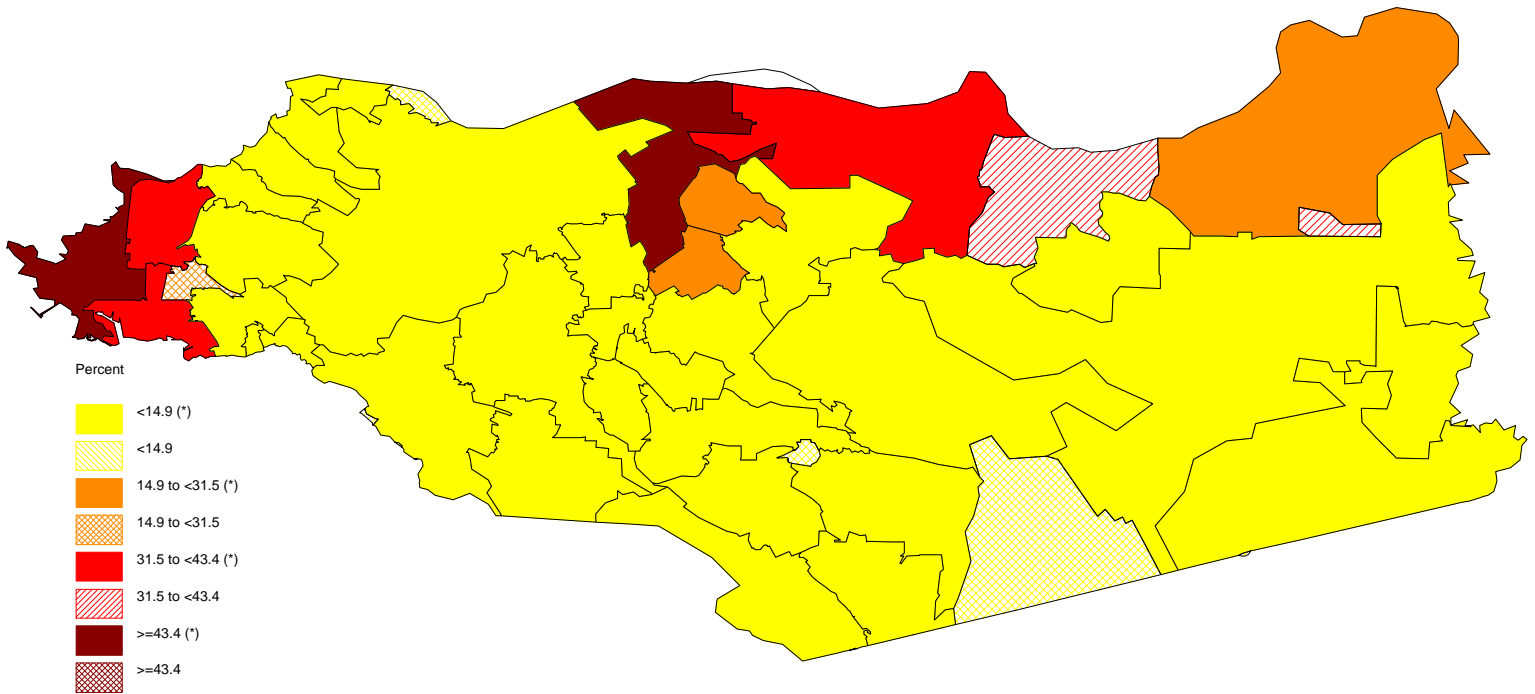

Percent of Births to Mothers with No High School Degree
 Contra Costa County, 2006-2008

The star in parenthesis after the legend entry indicates a statistically significant percent compared to the California average (alpha=0.01; two-tailed test).
 For white areas in the map, no data are available.