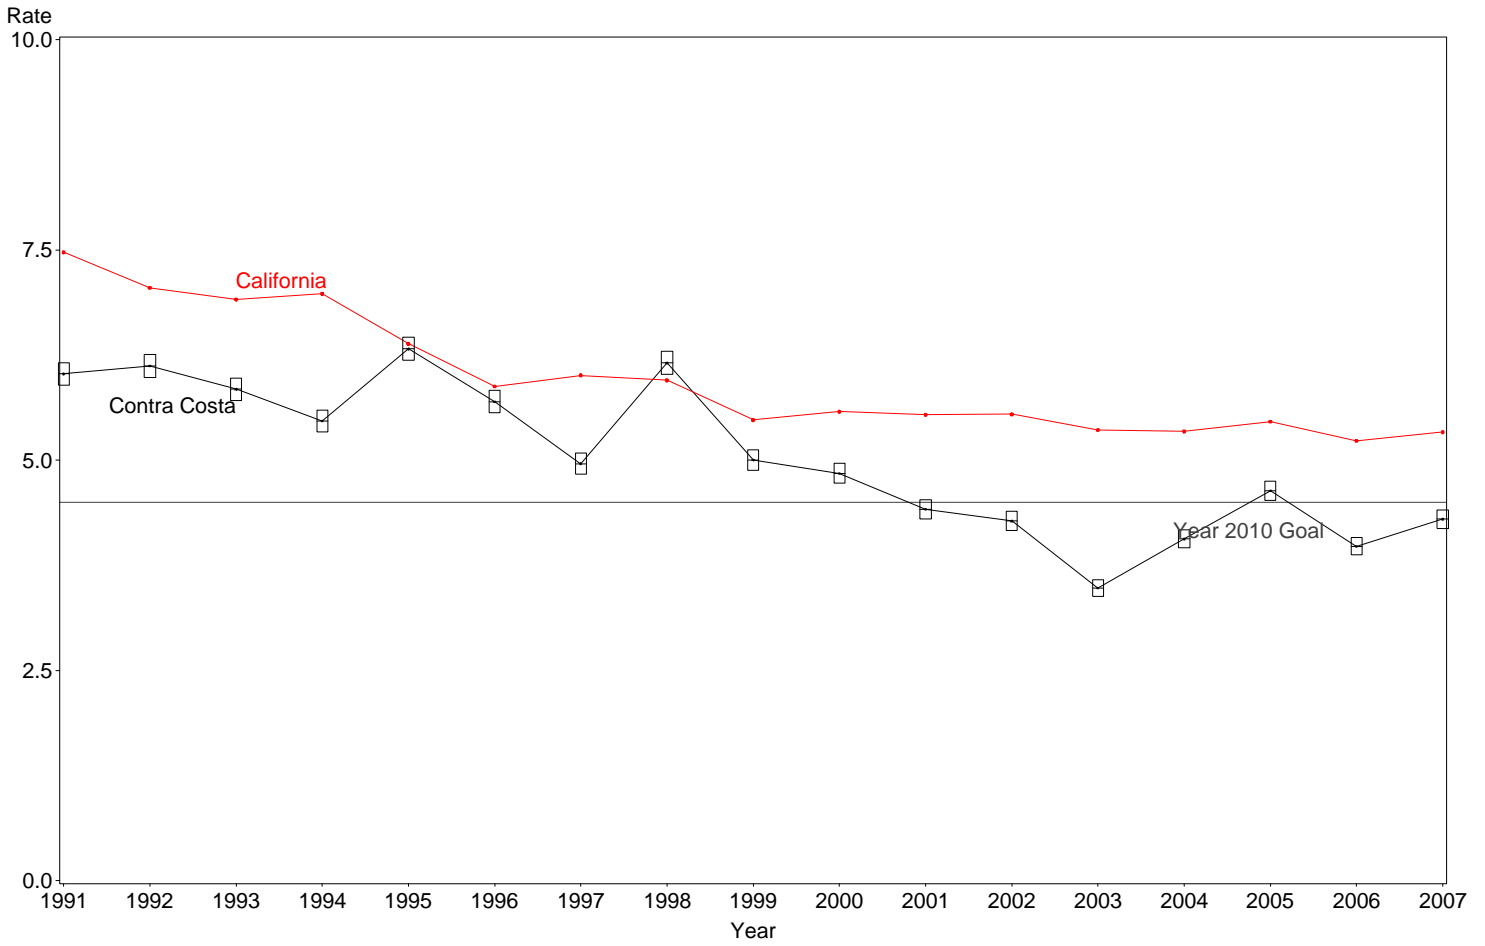

Infant Mortality Rate
Contra Costa County, 2005-2007

The box around the county point estimates denotes the 95% confidence interval around the estimate.