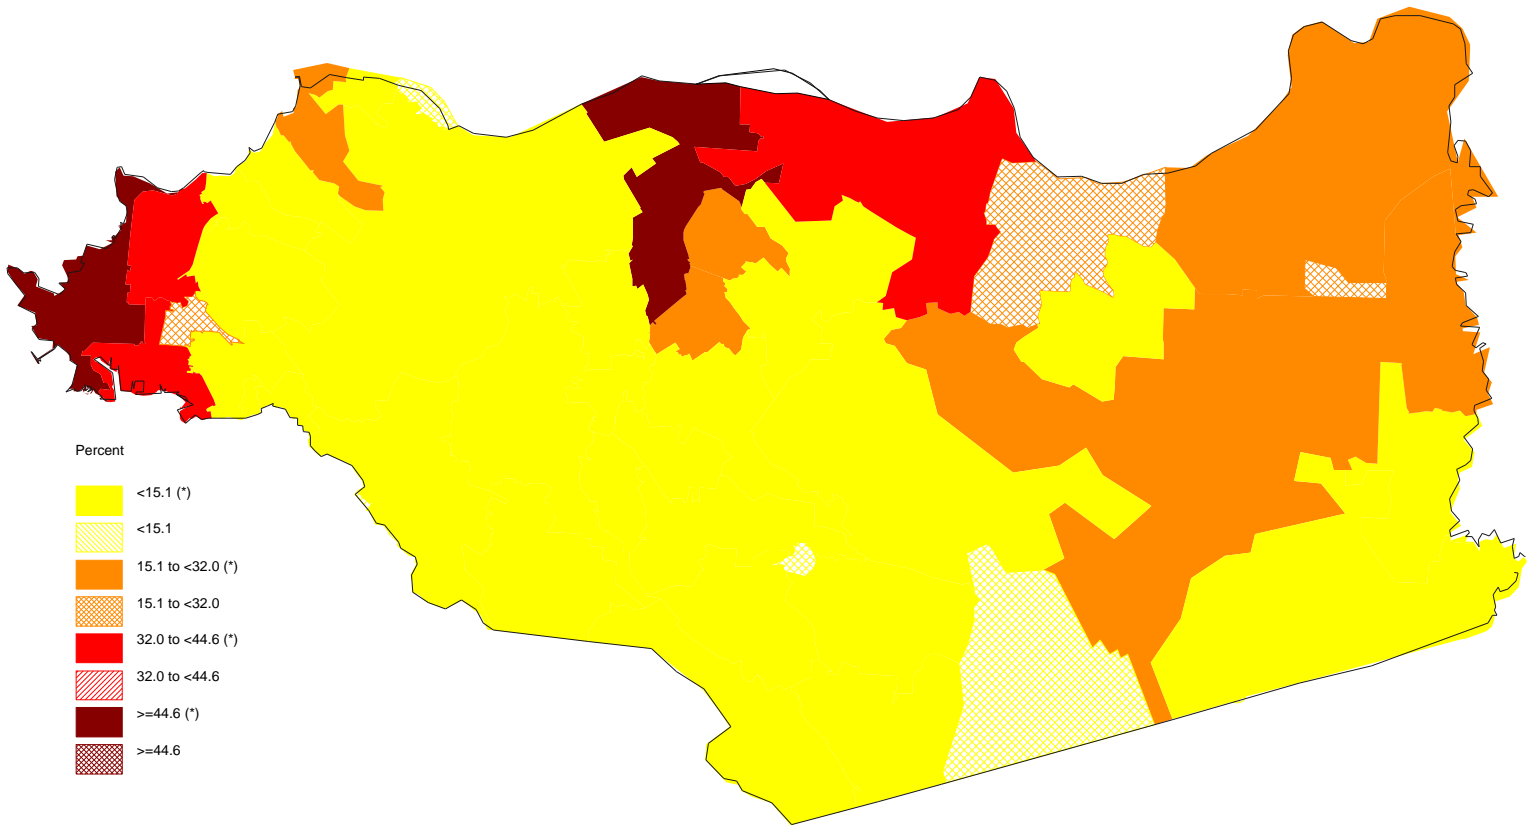

Percent of Births to Mothers with No High School Degree
Contra Costa County, 2005-2007

The star in parenthesis after the legend entry indicates a statistically significant percent compared to the California average (alpha=0.01; two-tailed test).
For white areas in the map, no data are available.