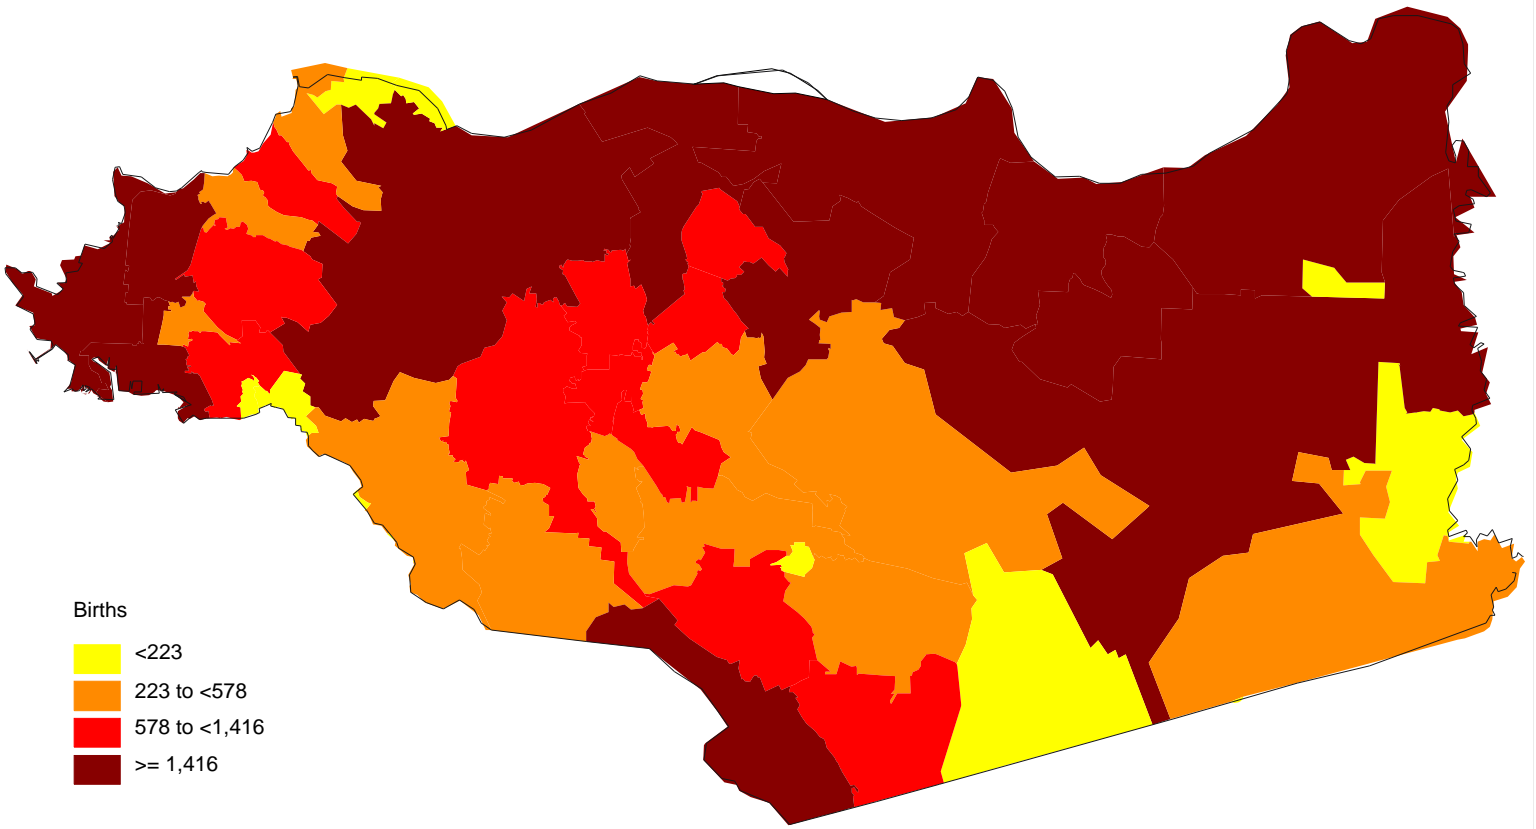

Live Births in Contra Costa County, 2005-2007

Births

- <223
- 223 to <578
- 578 to <1,416
- >= 1,416

For white areas in the map, no data are available.