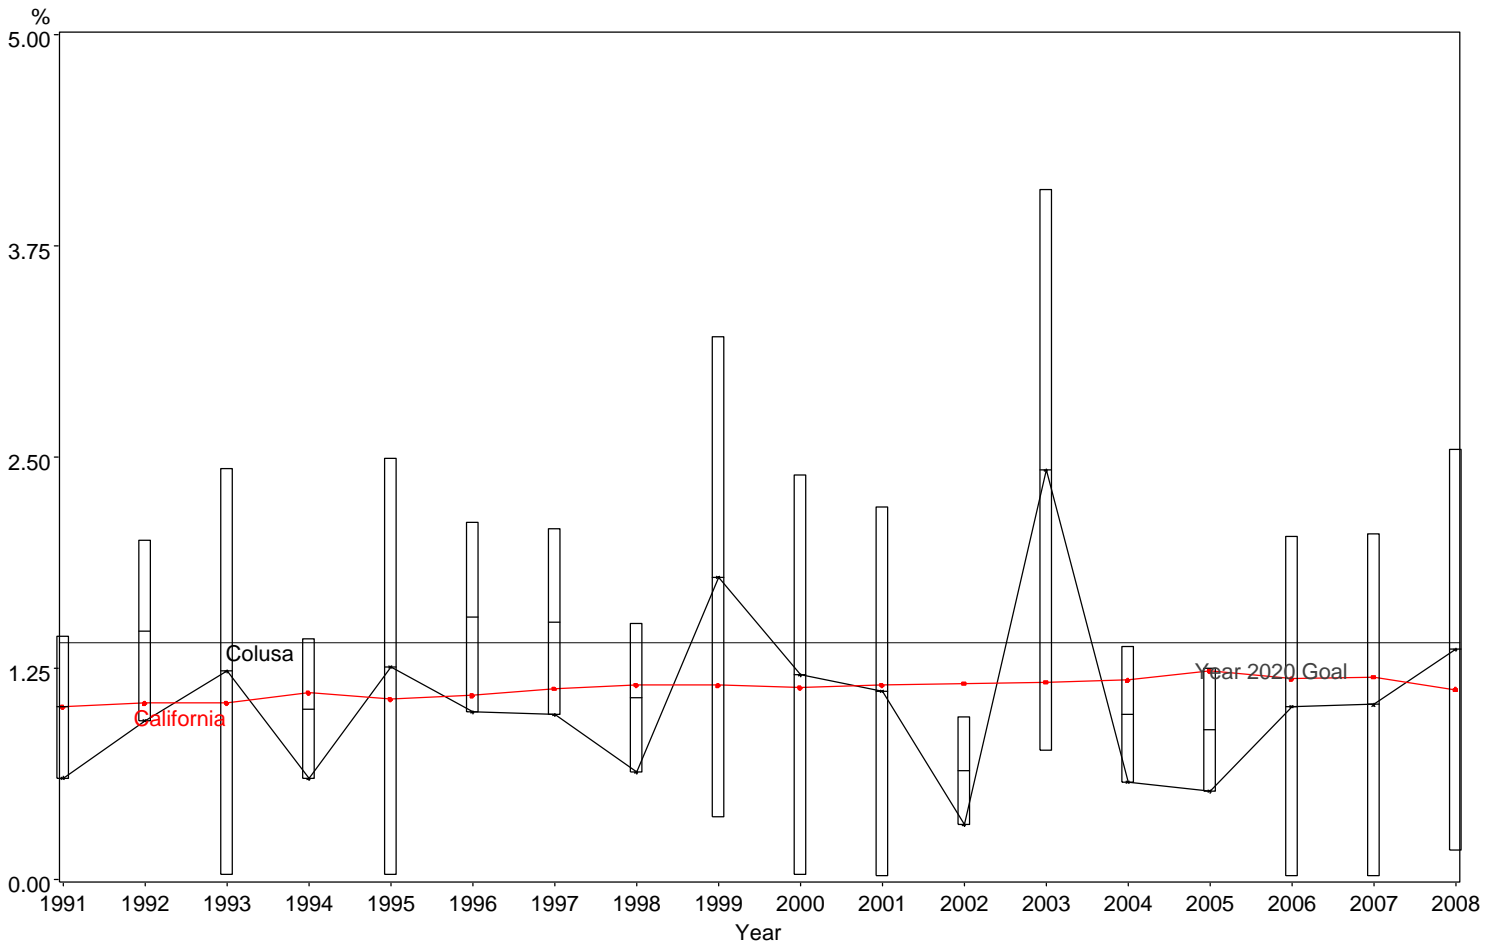

Percent of Very Low Birth Weight Infants
Colusa County, 1991-2008

The box around the county point estimates denotes the 95% confidence interval around the estimate.