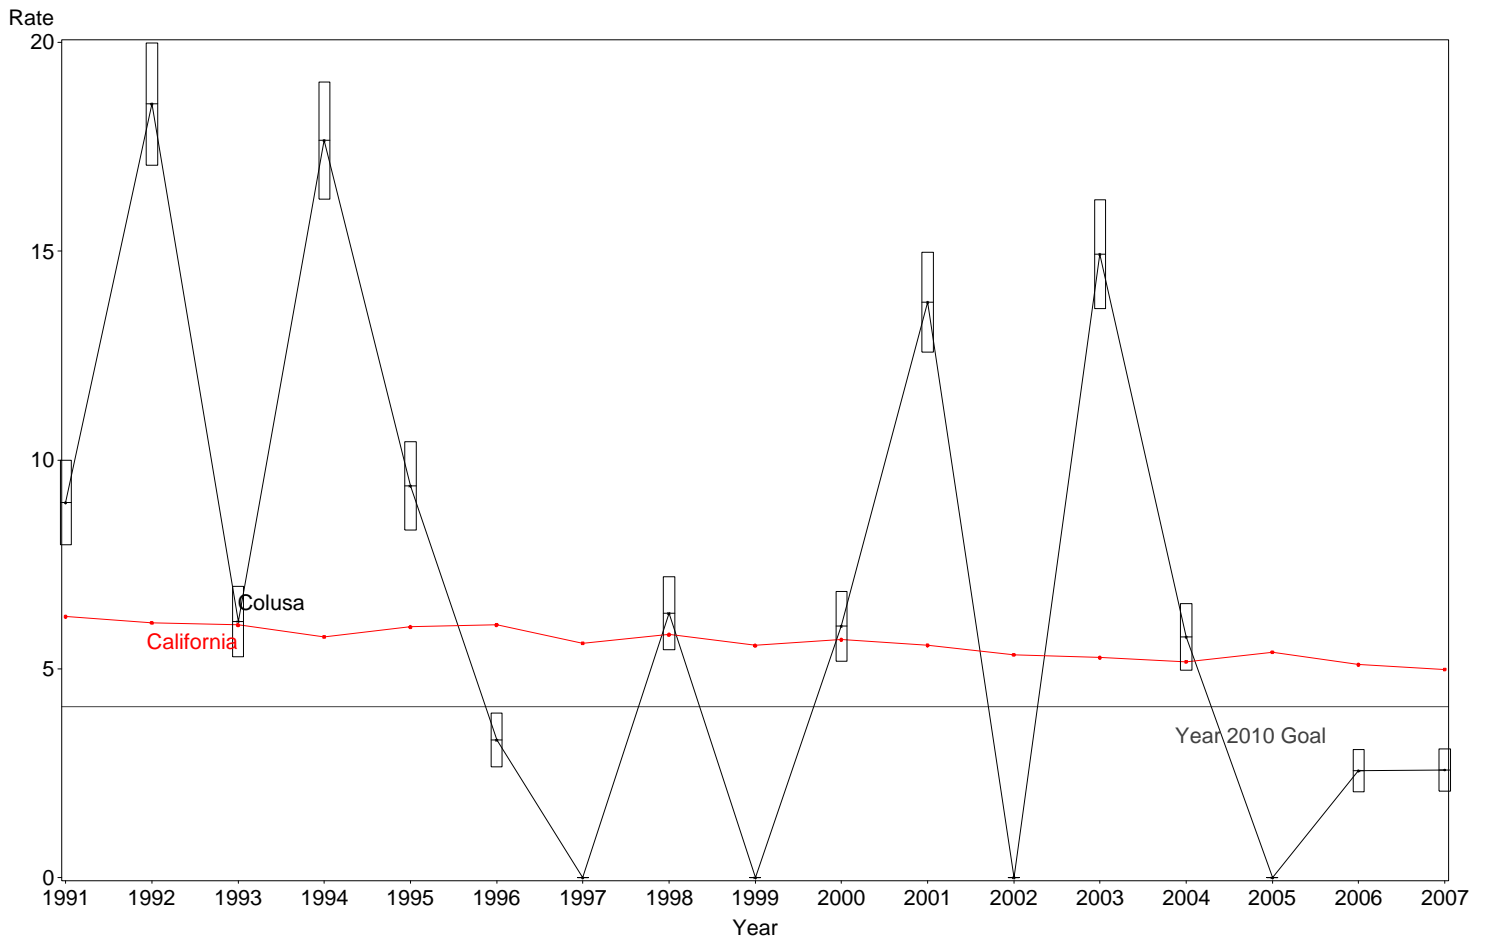

Fetal Mortality Rate Colusa County, 2005-2007

The box around the county point estimates denotes the 95% confidence interval around the estimate.