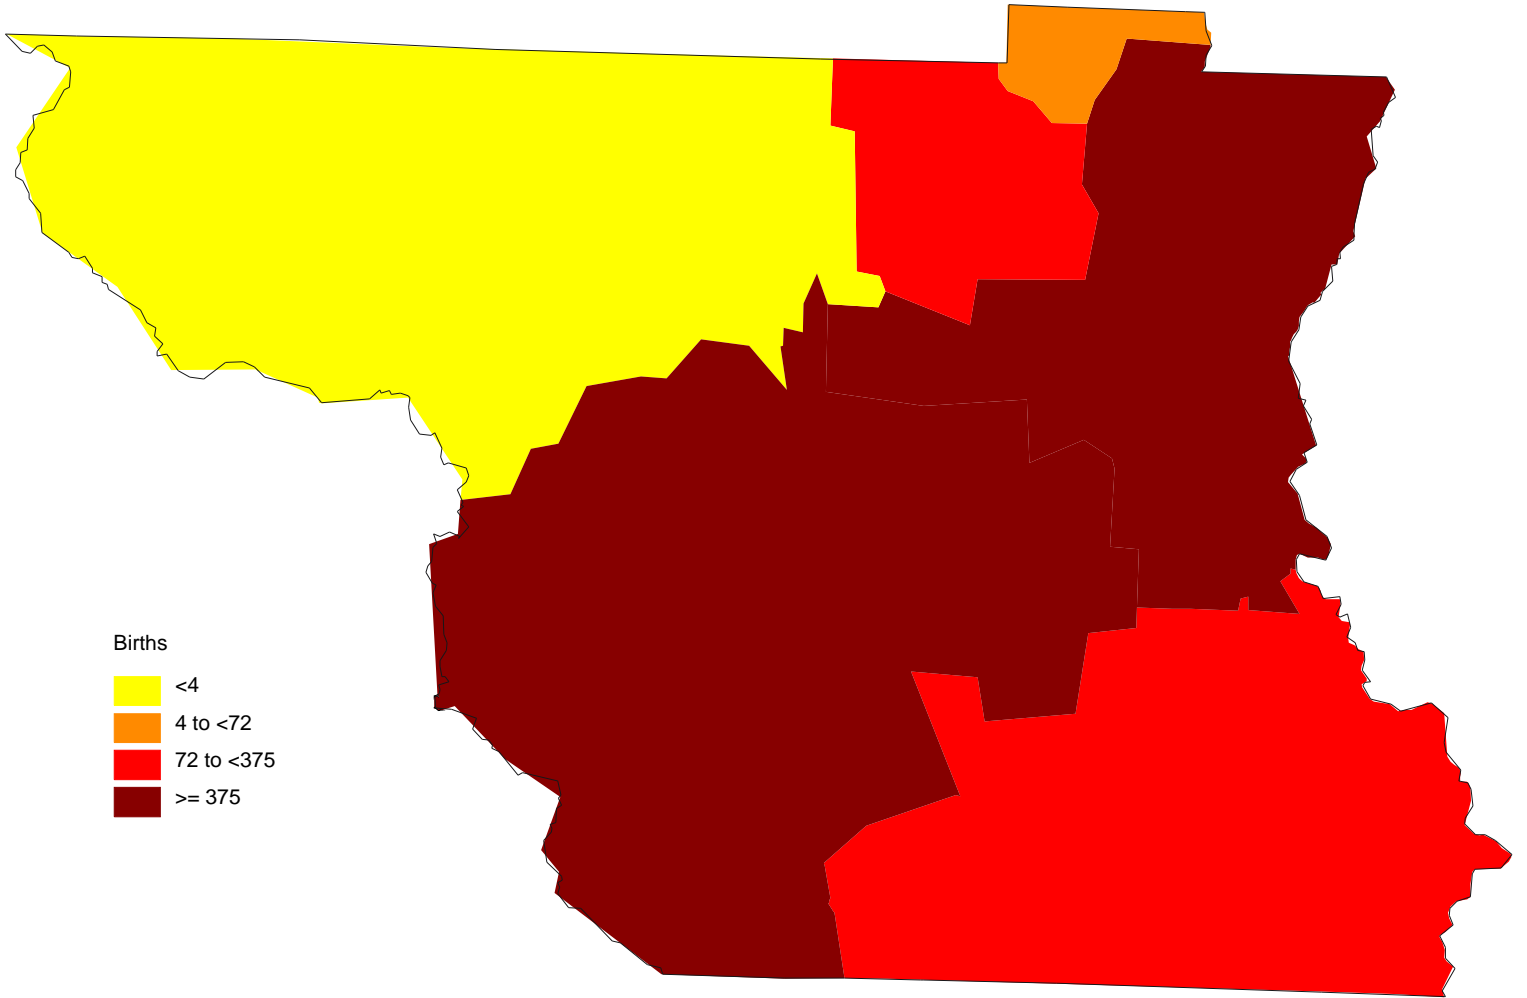

Live Births in Colusa County, 2005-2007

Births

- <4
- 4 to <72
- 72 to <375
- ≥ 375

For white areas in the map, no data are available.