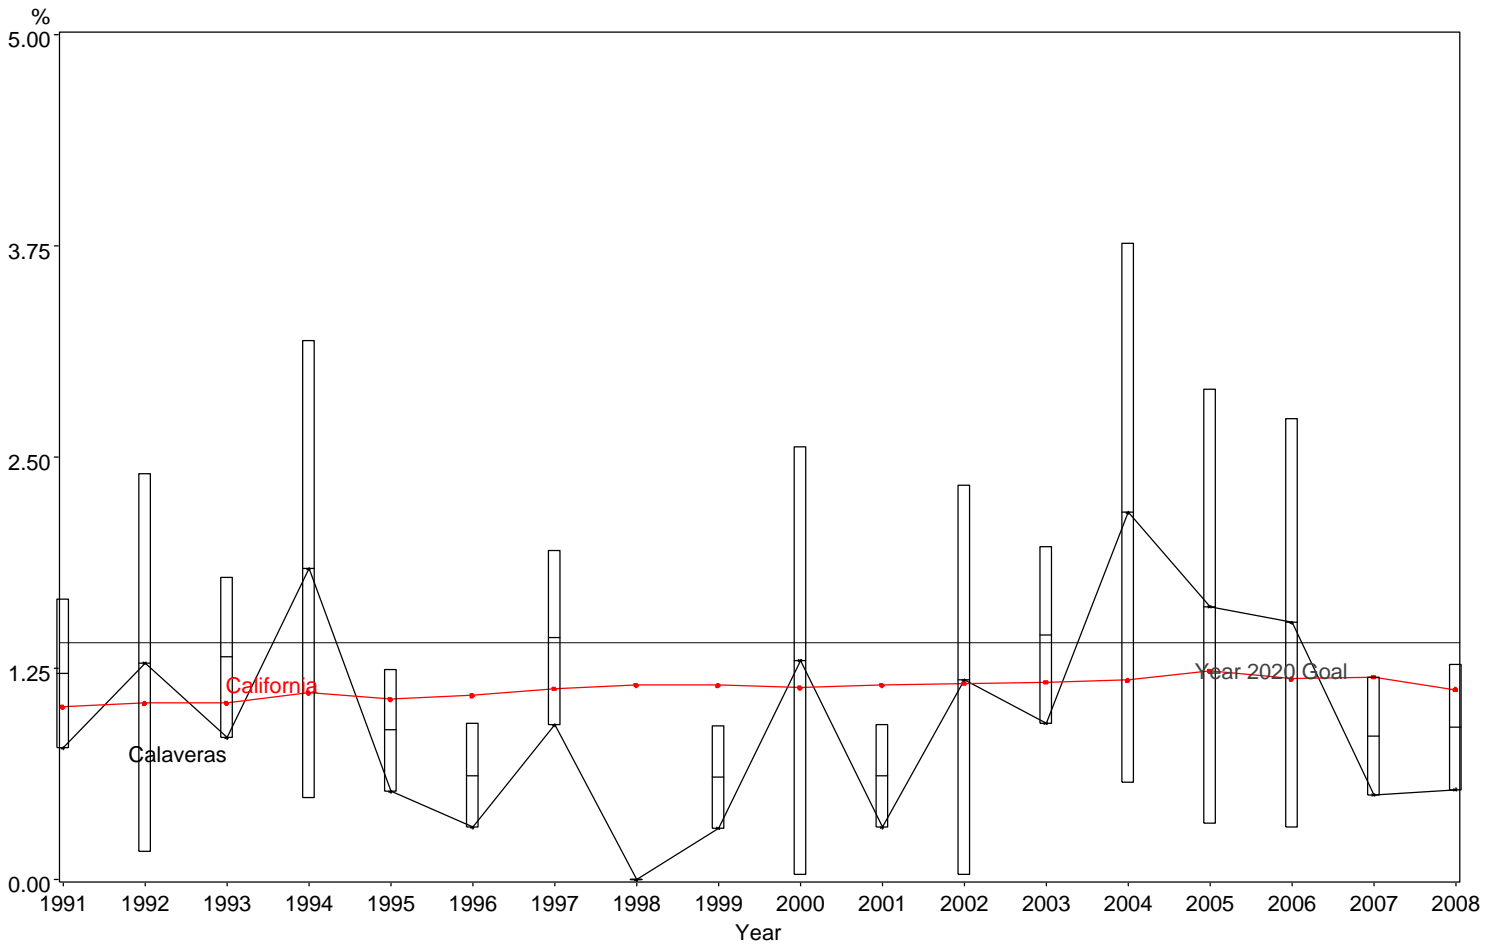

Percent of Very Low Birth Weight Infants
Calaveras County, 1991-2008

The box around the county point estimates denotes the 95% confidence interval around the estimate.