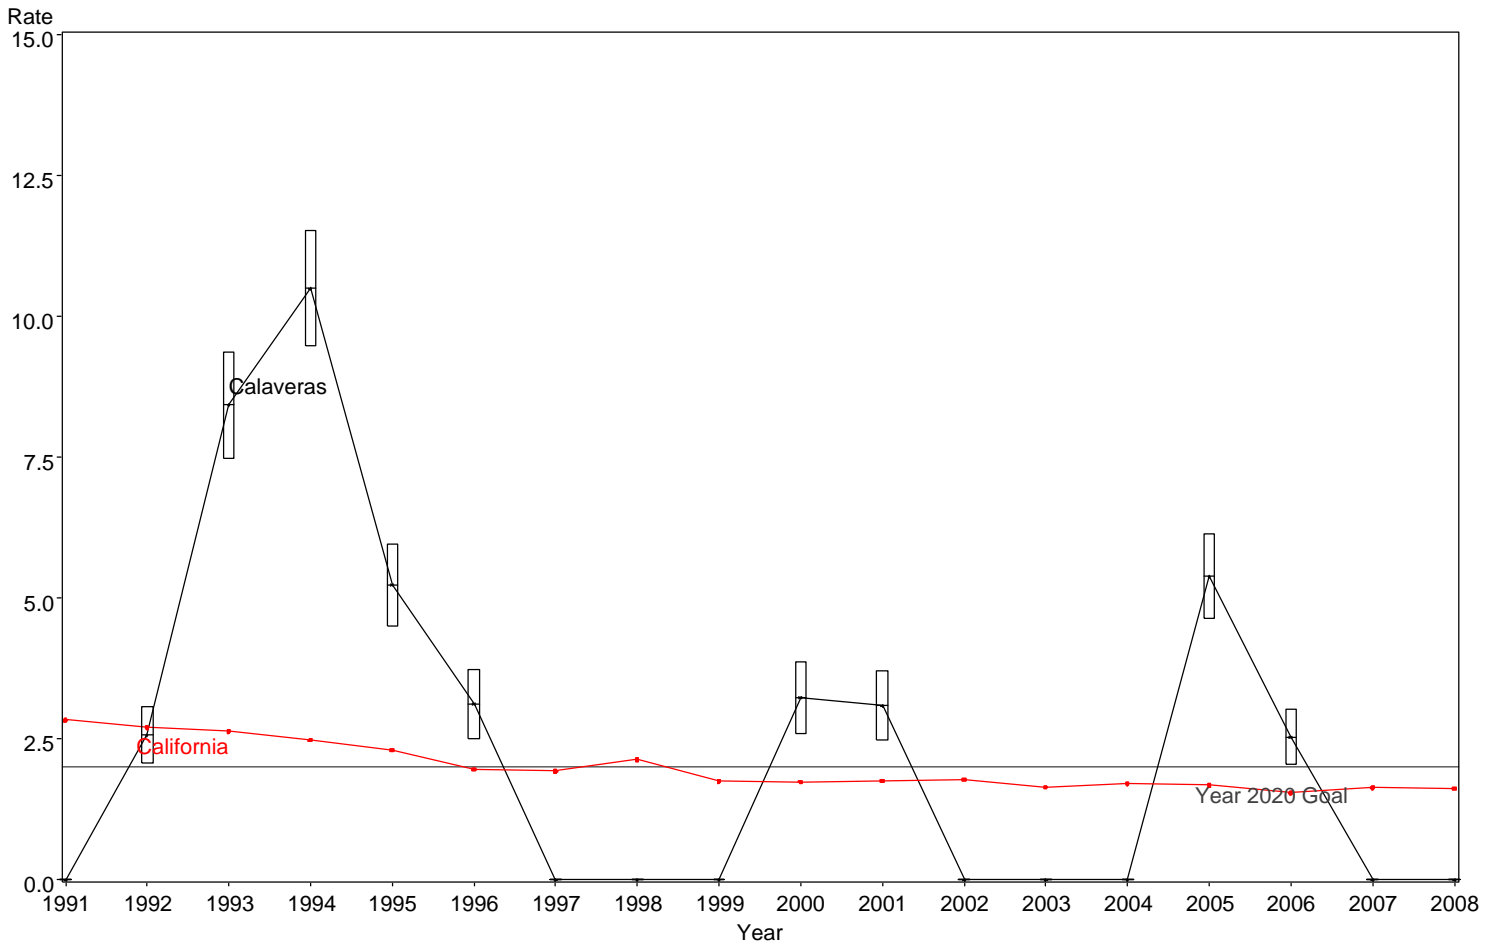

Postneonatal Mortality Rate  
Calaveras County, 1991-2008

The box around the county point estimates denotes the 95% confidence interval around the estimate.