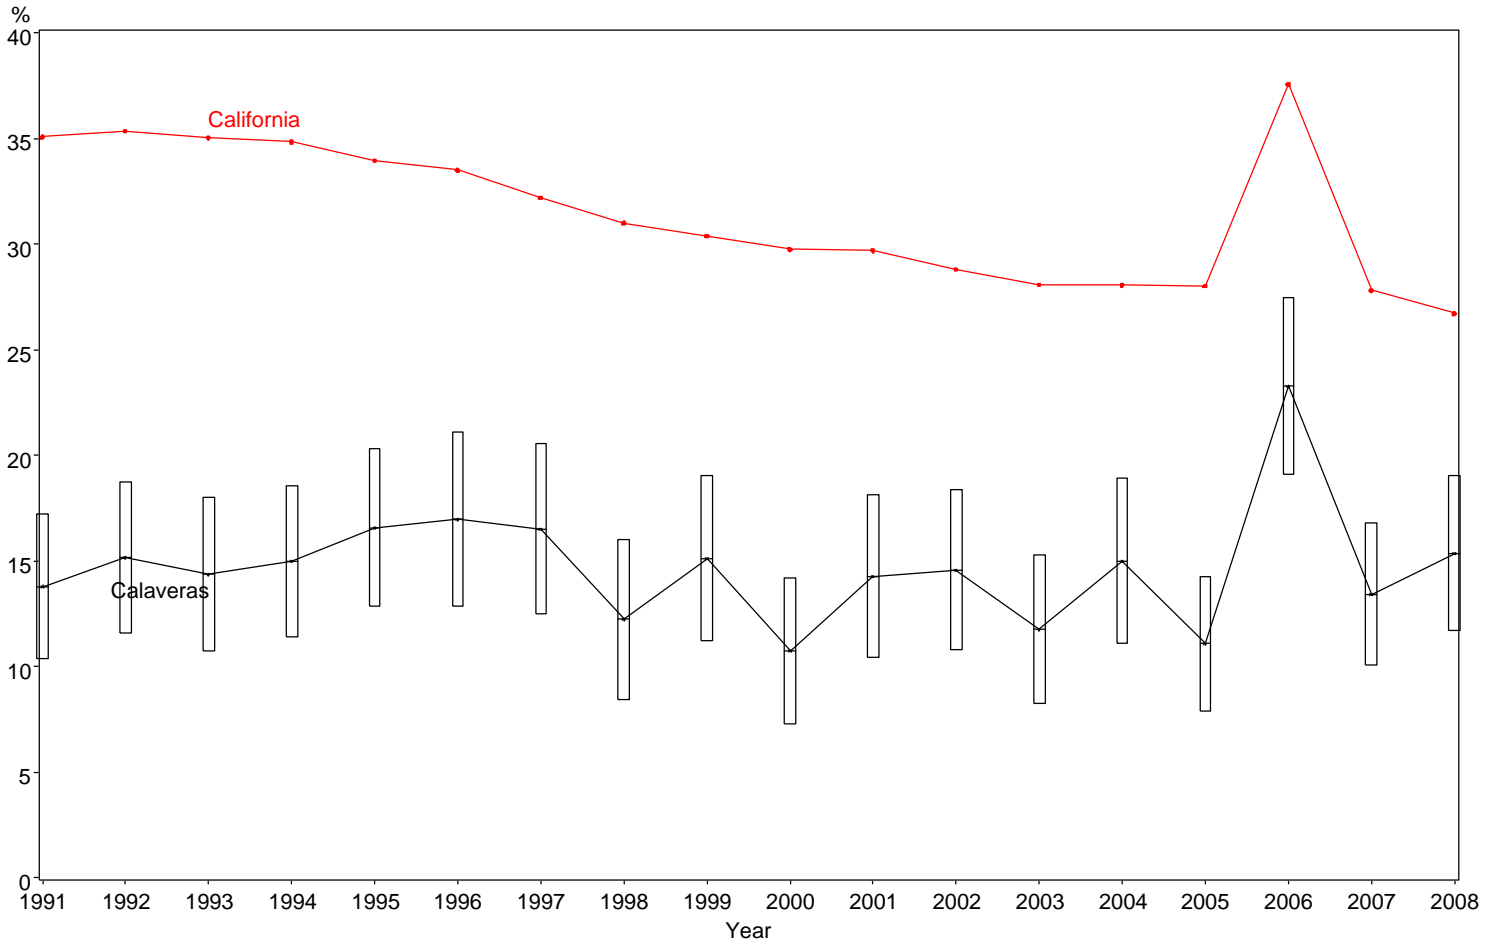

Percent of Births to Mothers with No High School Degree
Calaveras County, 1991-2008

The box around the county point estimates denotes the 95% confidence interval around the estimate.

Starting in 2006, the actual HS degree information became available. Prior to 2006, a HS degree was estimated as ≥ 12 years of education