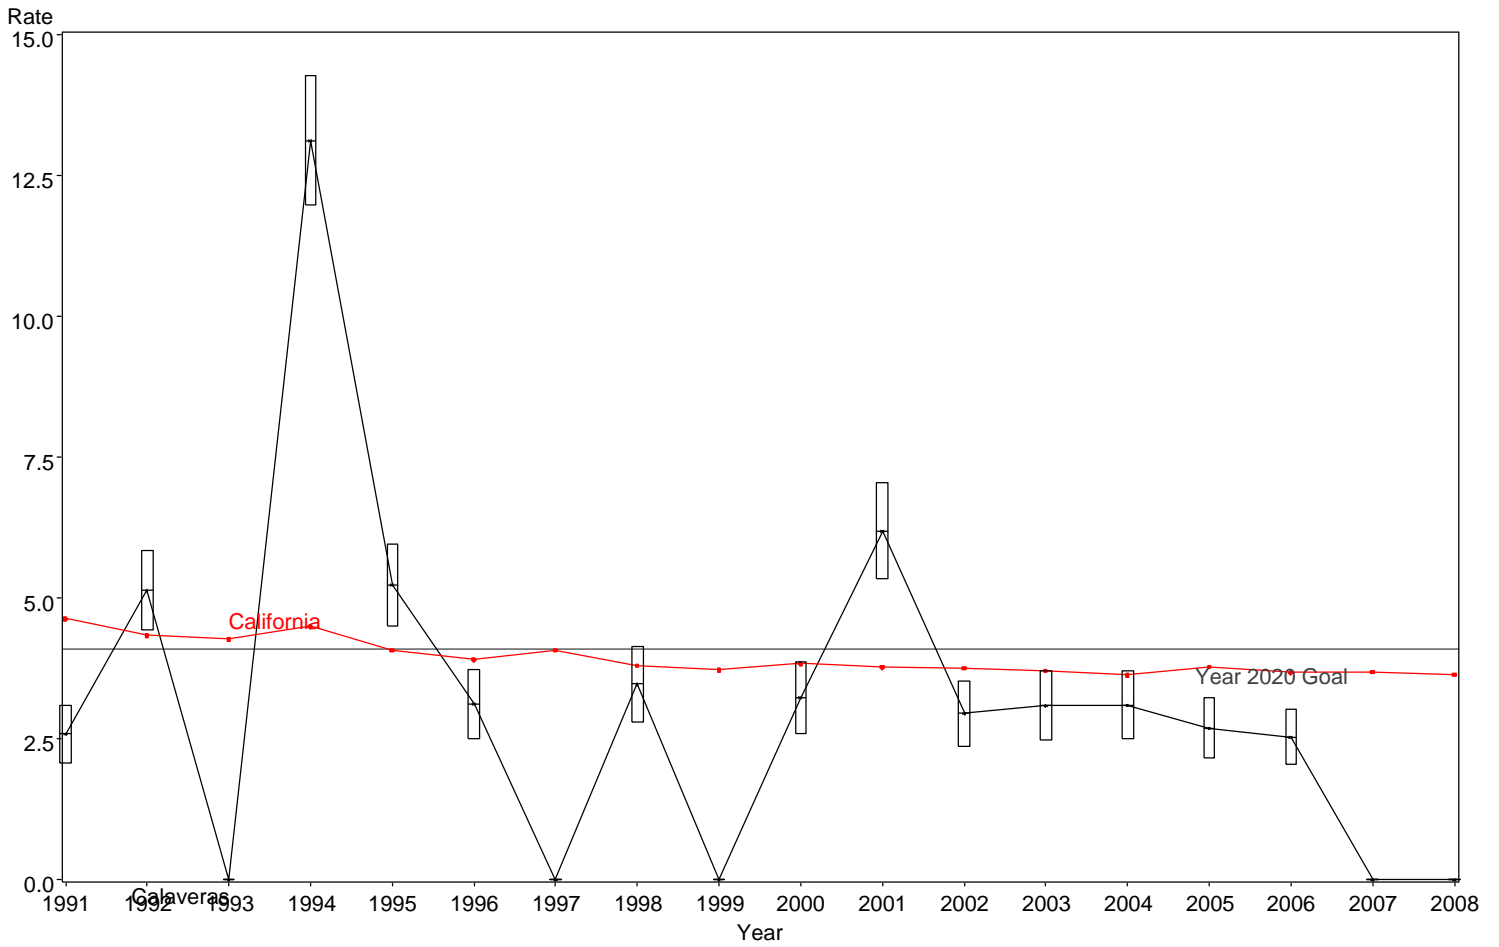

Neonatal Mortality Rate  
Calaveras County, 1991-2008

The box around the county point estimates denotes the 95% confidence interval around the estimate.