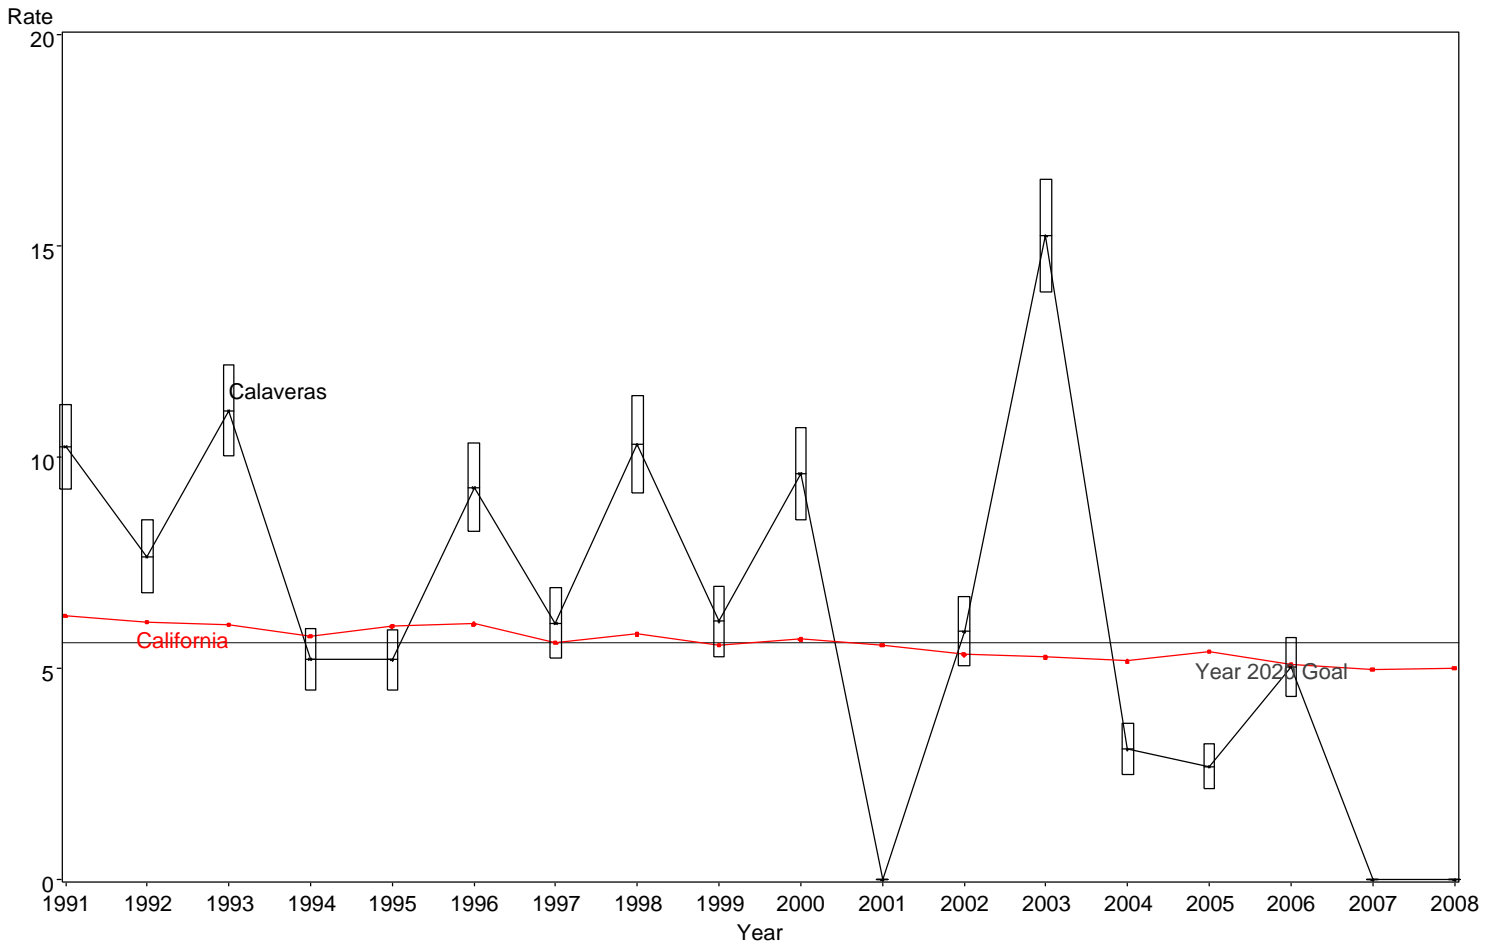

Fetal Mortality Rate
Calaveras County, 1991-2008

The box around the county point estimates denotes the 95% confidence interval around the estimate.