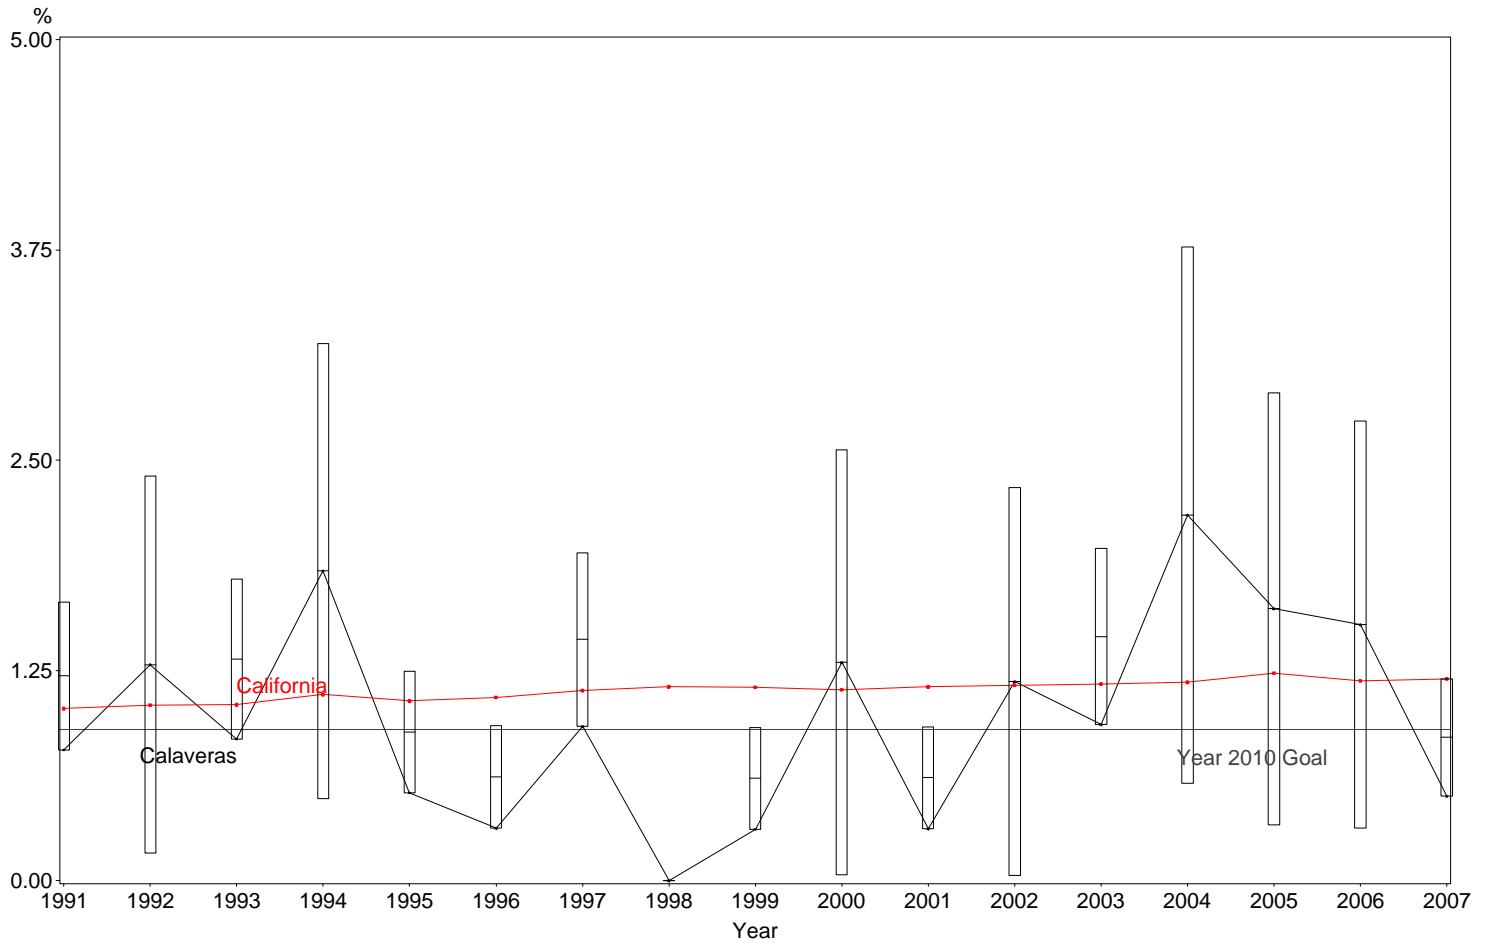

Percent of Very Low Birth Weight Infants
Calaveras County, 2005-2007

The box around the county point estimates denotes the 95% confidence interval around the estimate.