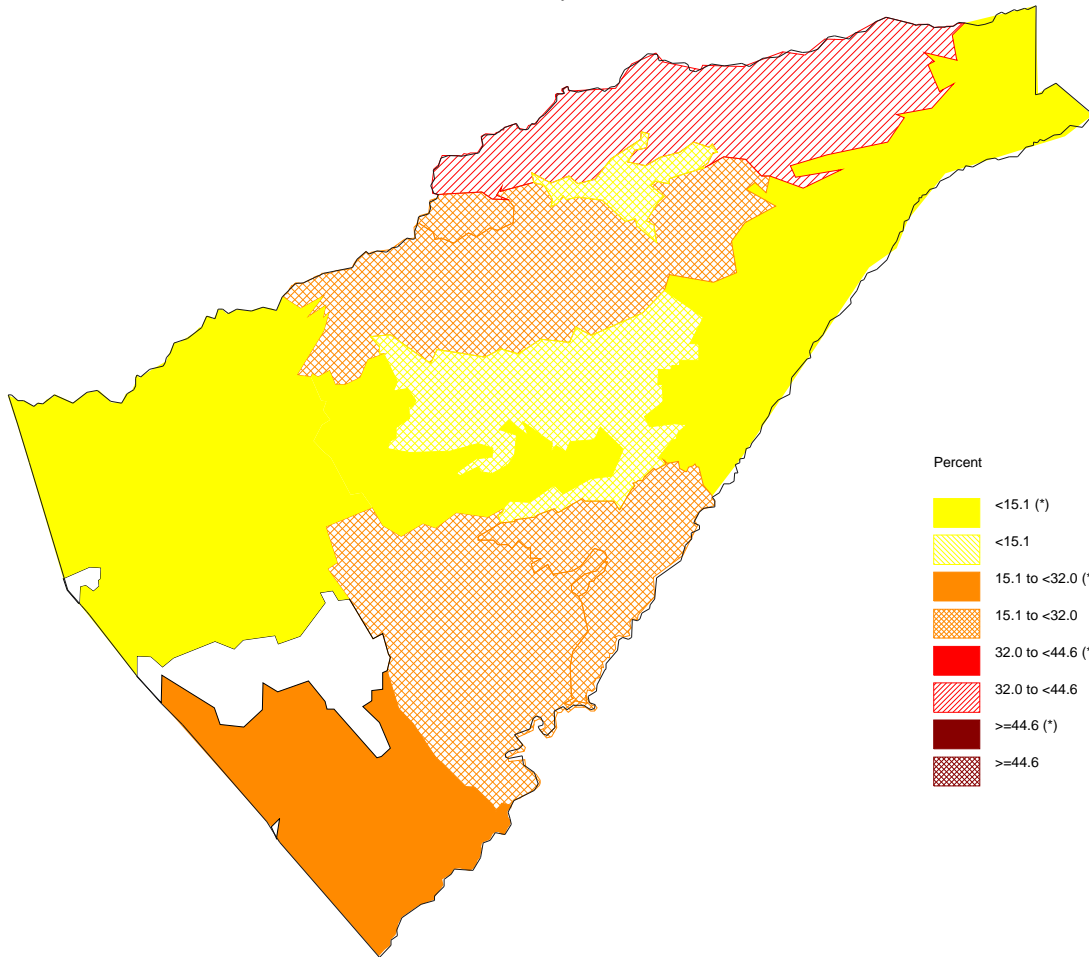

Percent of Births to Mothers with No High School Degree  
Calaveras County, 2005-2007

The star in parenthesis after the legend entry indicates a statistically significant percent compared to the California average (alpha=0.01; two-tailed test).  
For white areas in the map, no data are available.