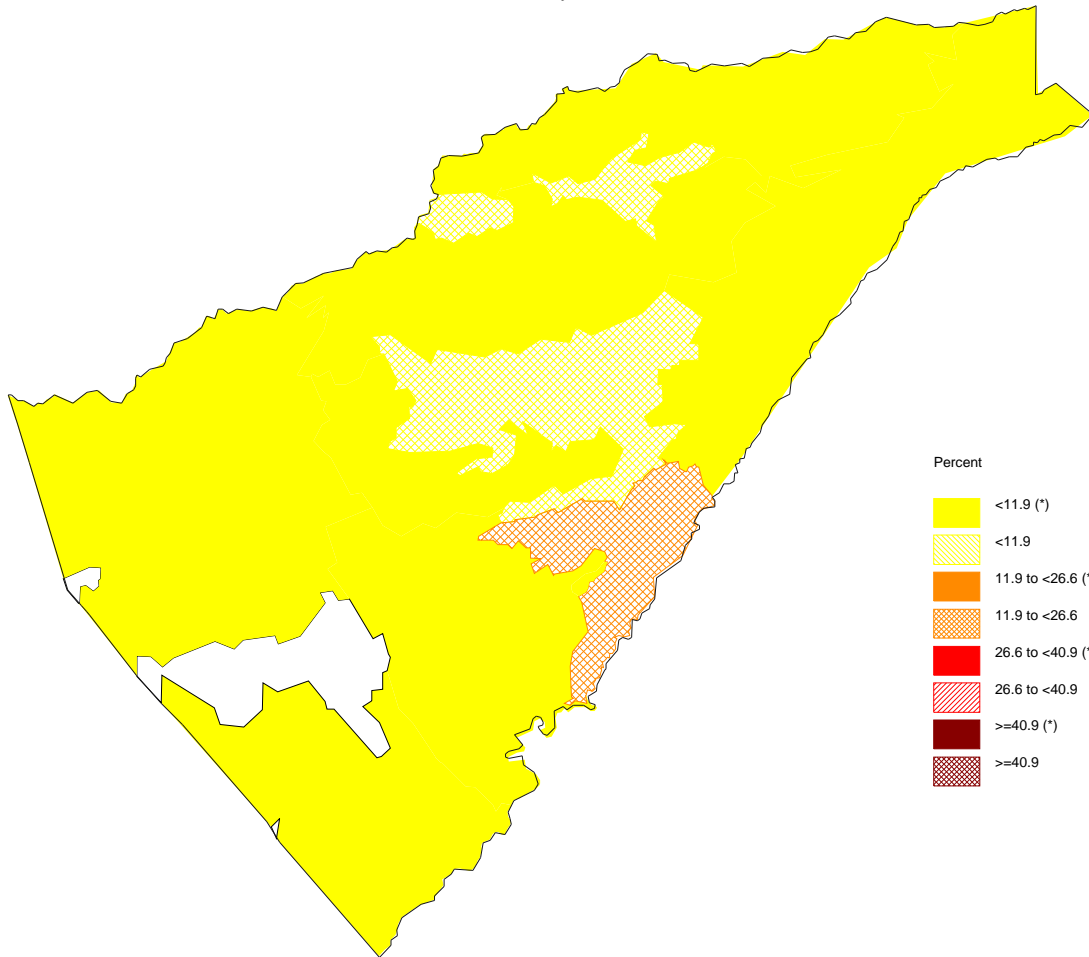

Percent of Live Births to Mexico-Born Mothers  
Calaveras County, 2005-2007

The star in parenthesis after the legend entry indicates a statistically significant percent compared to the California average (alpha=0.01; two-tailed test).  
For white areas in the map, no data are available.