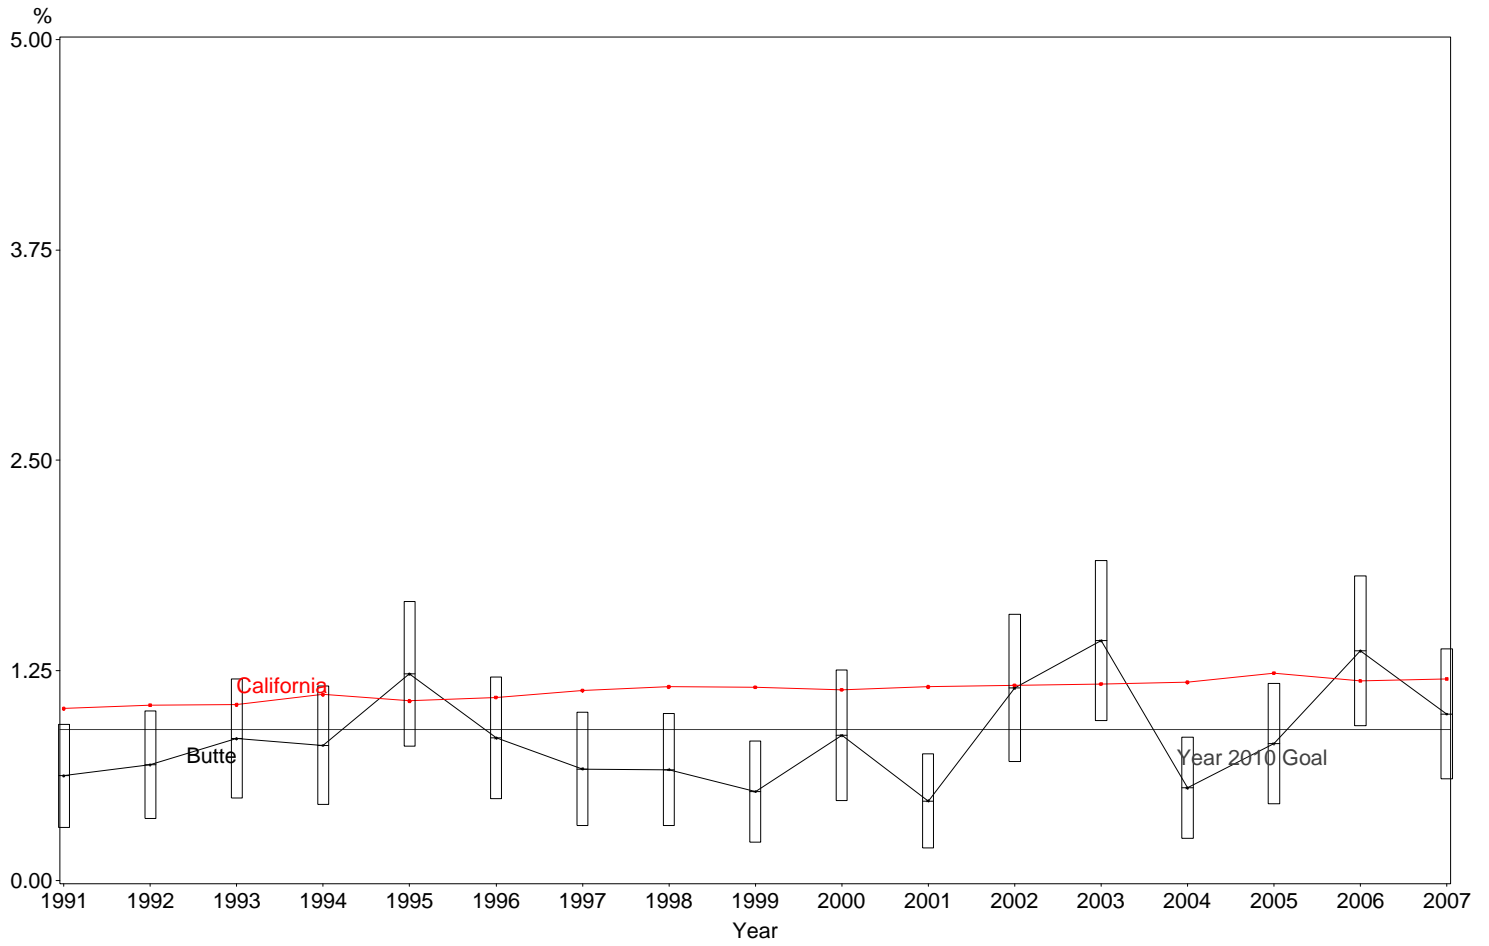

Percent of Very Low Birth Weight Infants
Butte County, 2005-2007

The box around the county point estimates denotes the 95% confidence interval around the estimate.