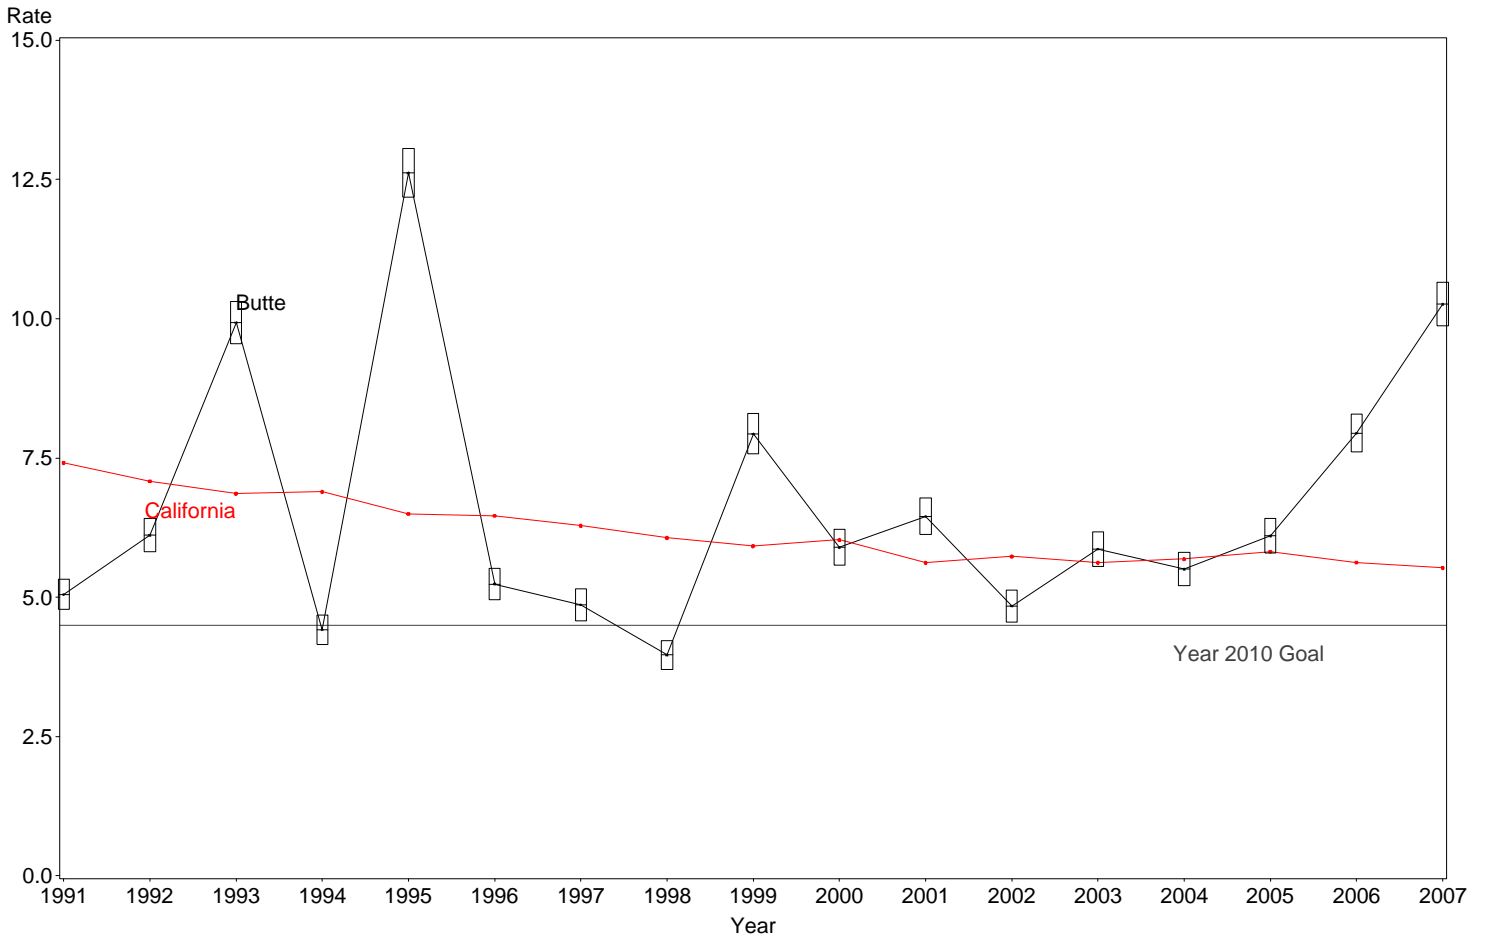

Perinatal Mortality Rate
Butte County, 2005-2007

The box around the county point estimates denotes the 95% confidence interval around the estimate.