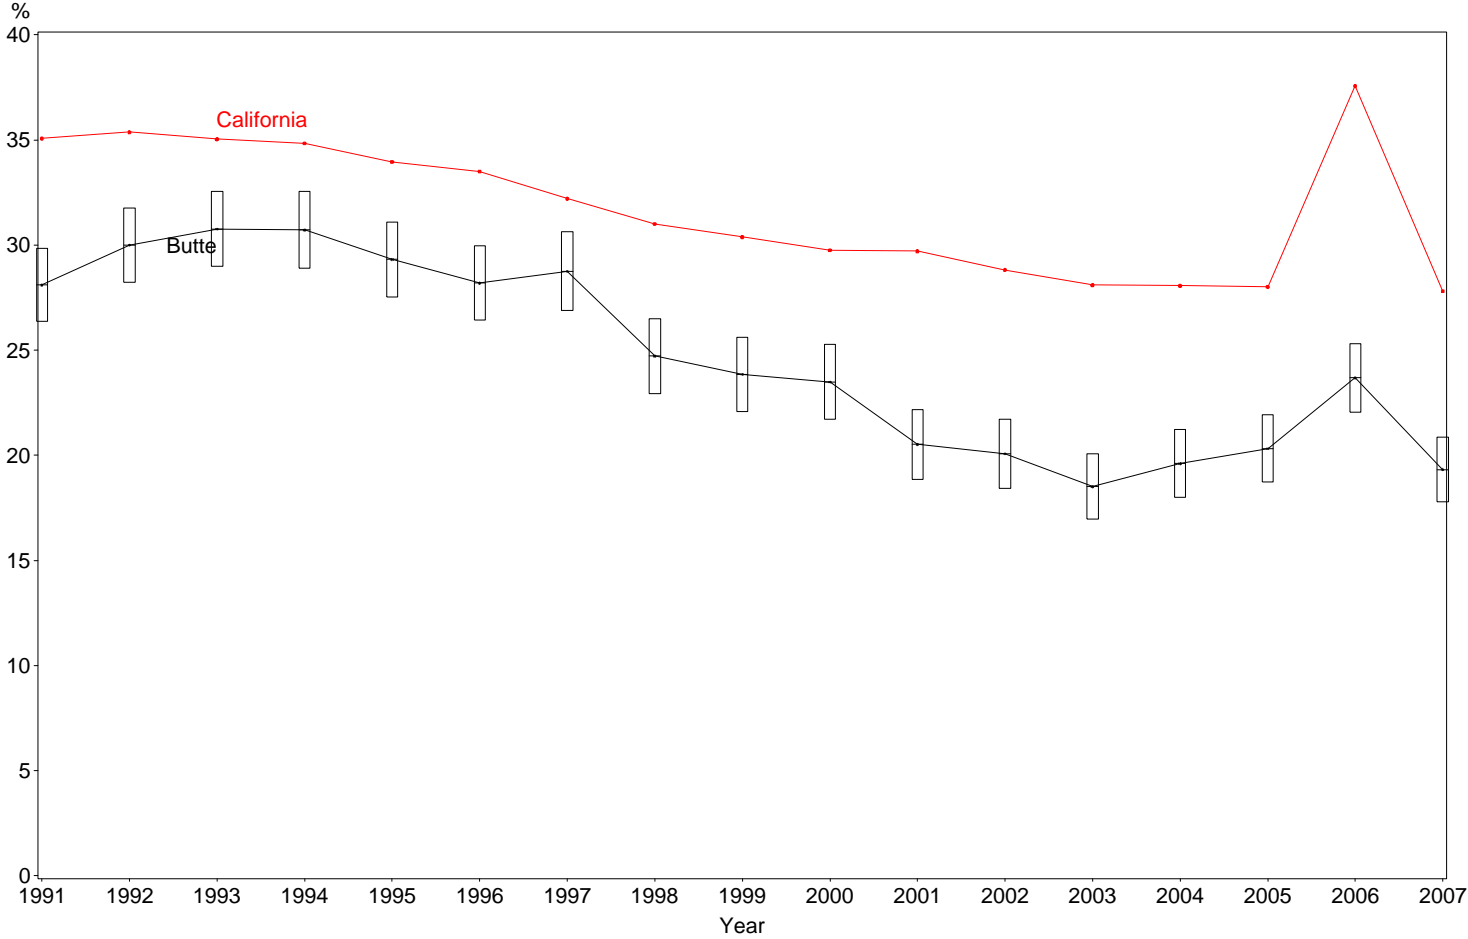

Percent of Births to Mothers with No High School Degree
Butte County, 2005-2007

The box around the county point estimates denotes the 95% confidence interval around the estimate.
Starting in 2006, the actual HS degree information became available. Prior to 2006, a HS degree was estimated as ≥ 12 years of education