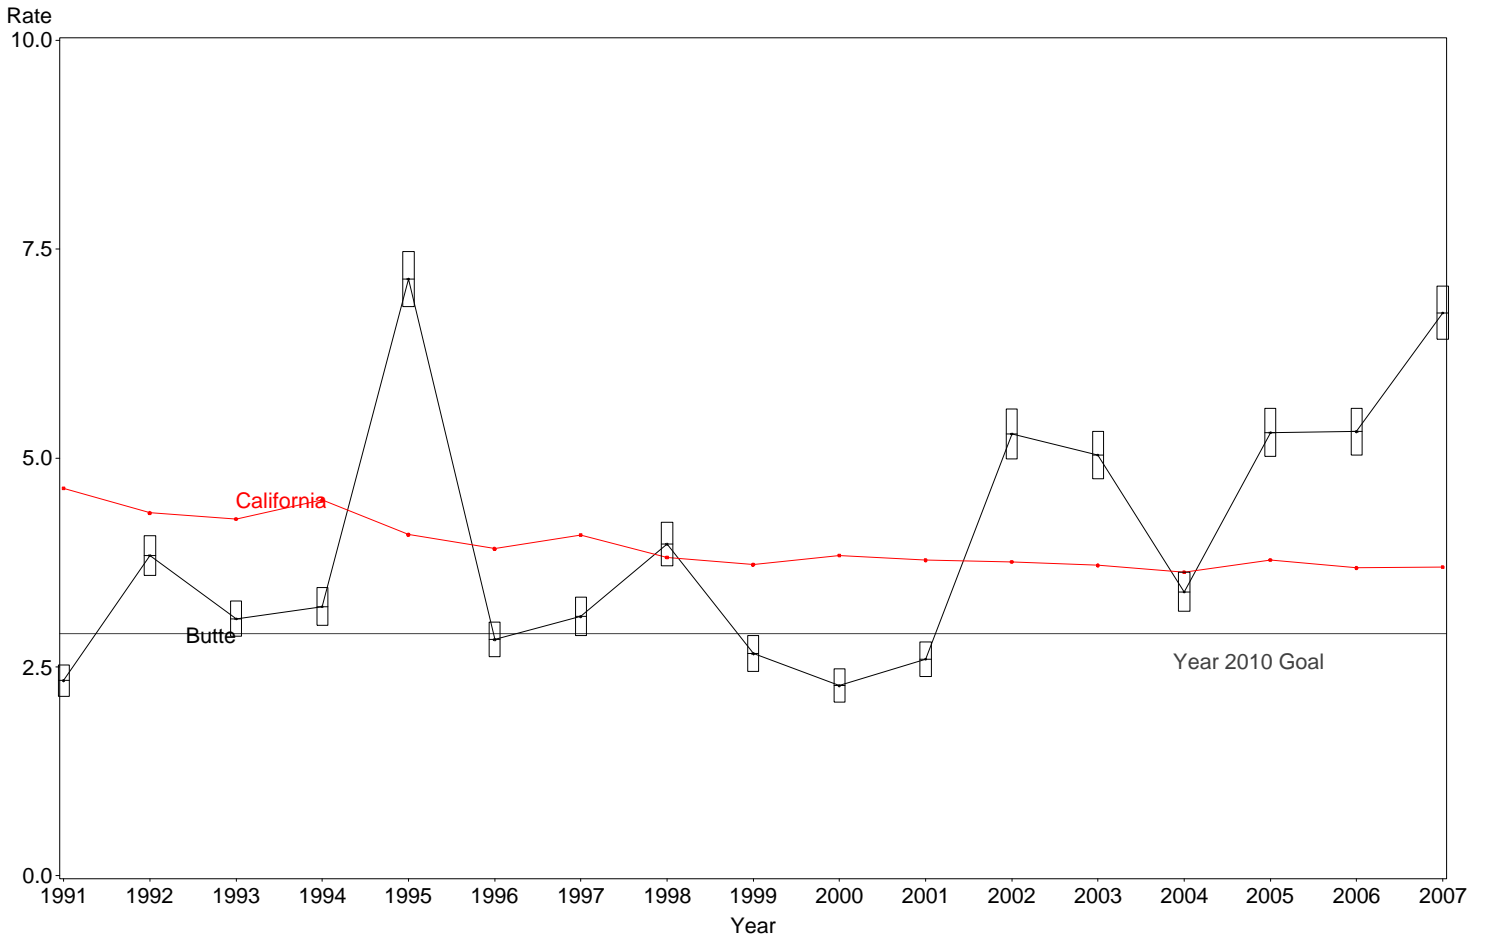

Neonatal Mortality Rate
Butte County, 2005-2007

The box around the county point estimates denotes the 95% confidence interval around the estimate.