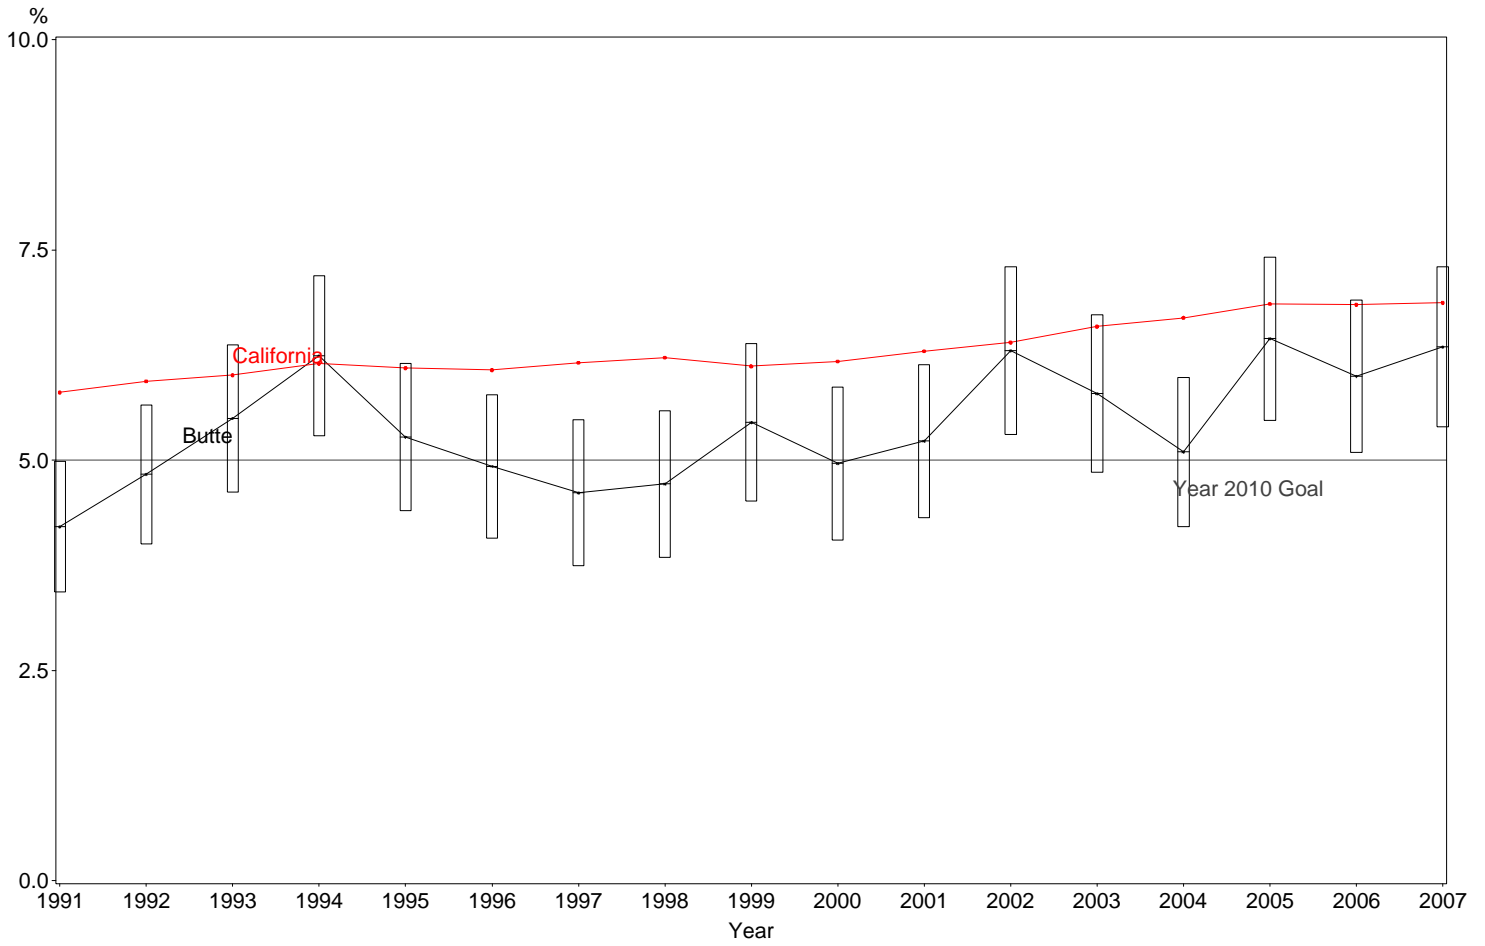

Percent of Low Birth Weight Infants
Butte County, 2005-2007

The box around the county point estimates denotes the 95% confidence interval around the estimate.