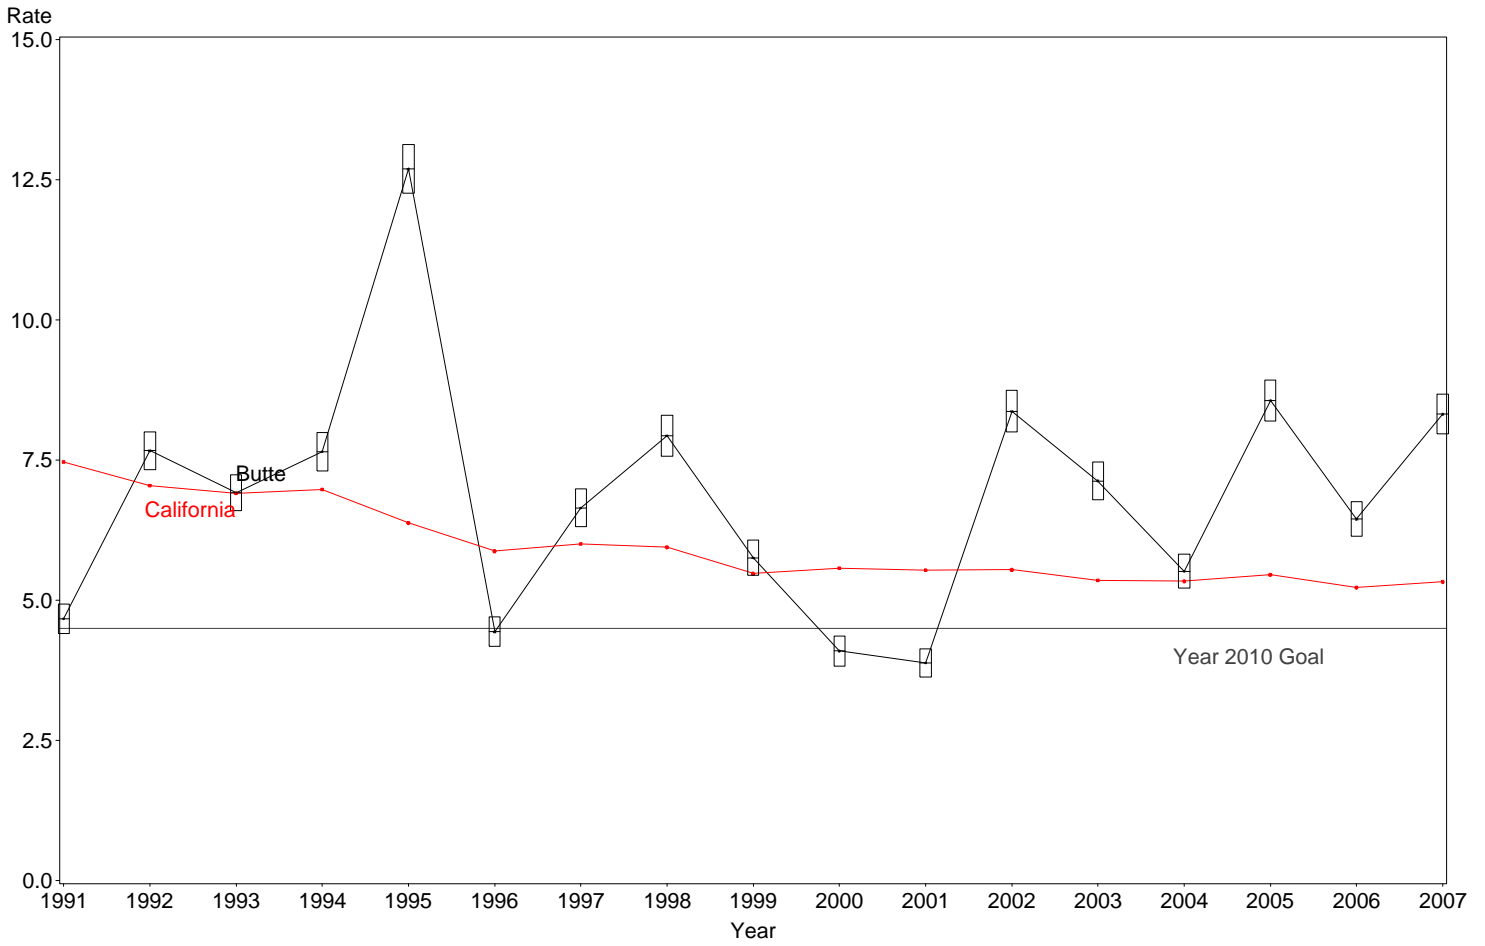

Infant Mortality Rate
Butte County, 2005-2007

The box around the county point estimates denotes the 95% confidence interval around the estimate.