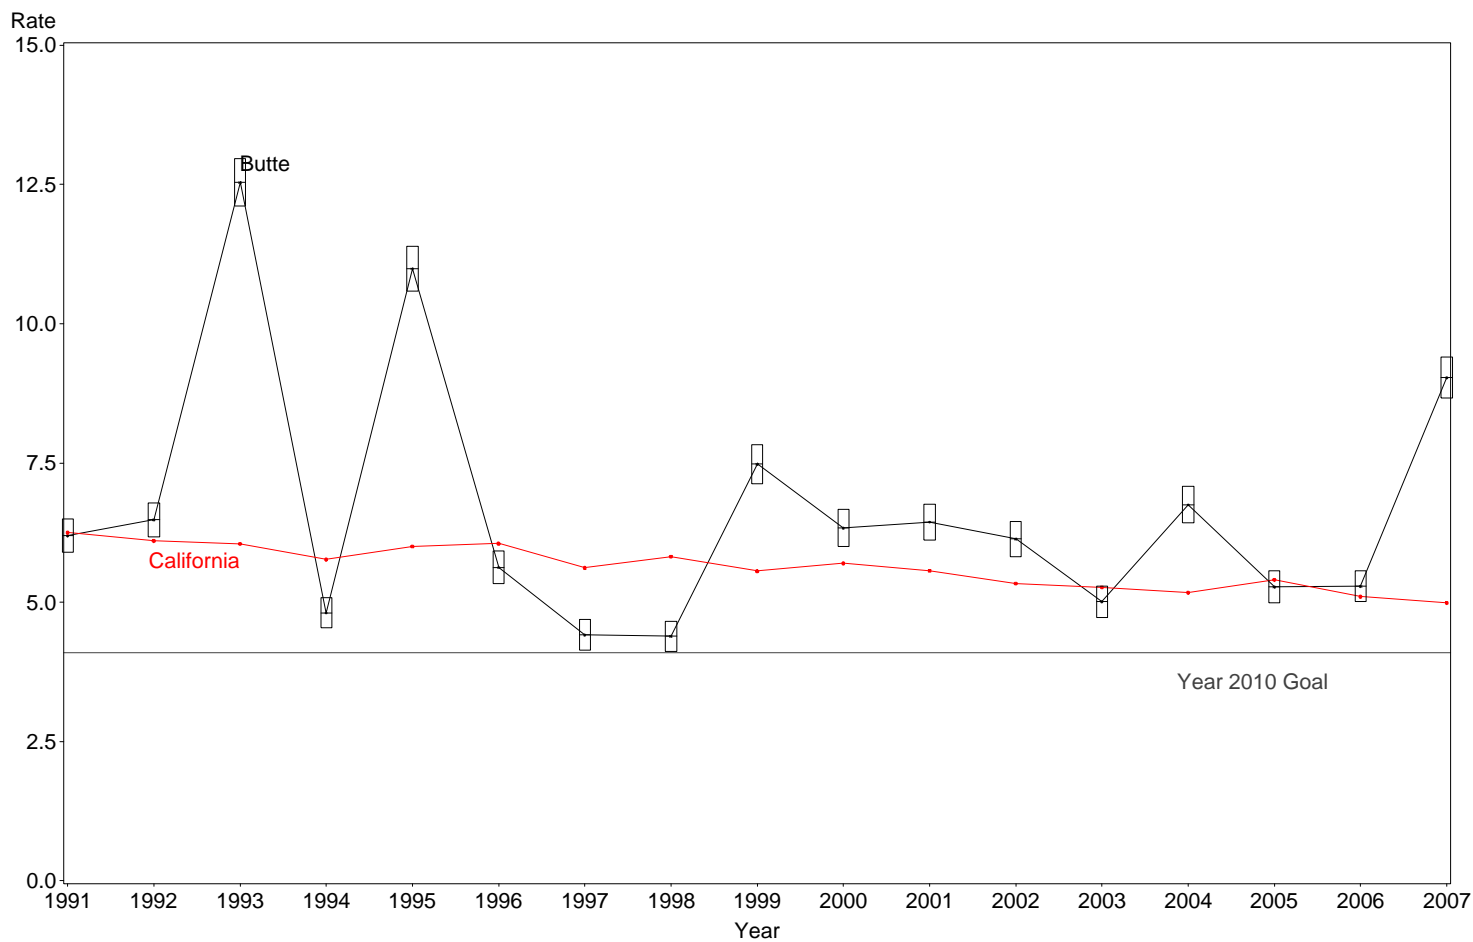

Fetal Mortality Rate
Butte County, 2005-2007

The box around the county point estimates denotes the 95% confidence interval around the estimate.