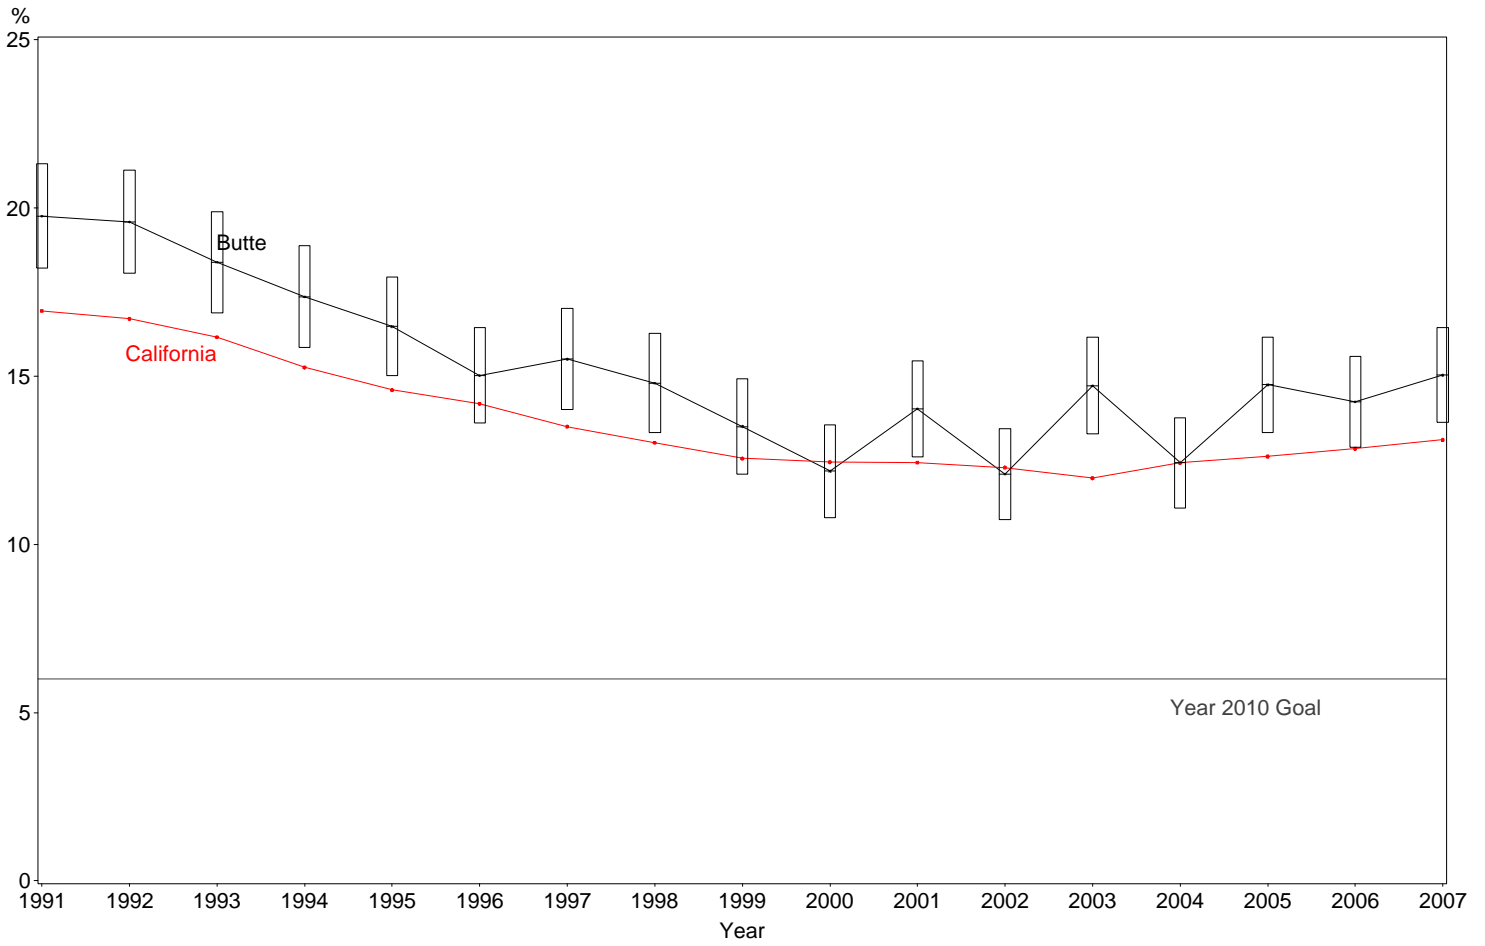

Percent of Births within 23 Months of Previous Birth
Butte County, 2005-2007

The box around the county point estimates denotes the 95% confidence interval around the estimate.