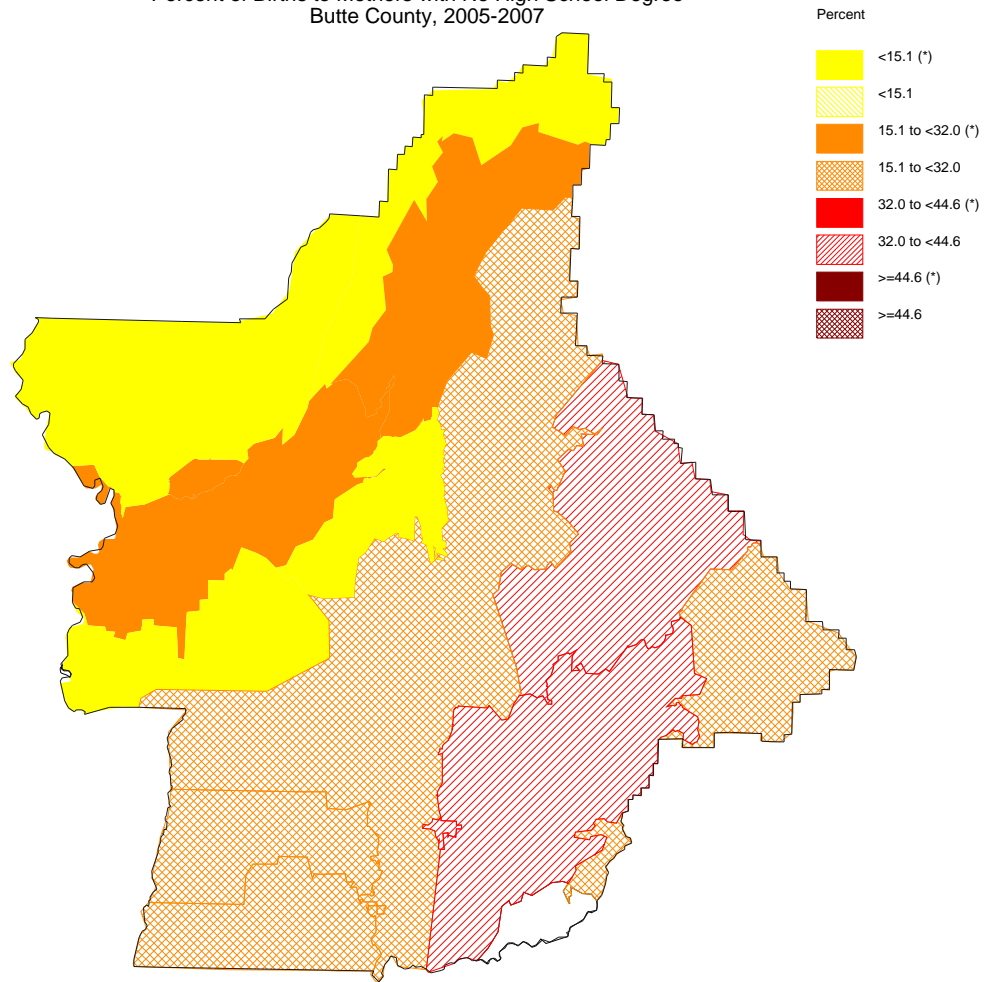

Percent of Births to Mothers with No High School Degree
Butte County, 2005-2007

The star in parenthesis after the legend entry indicates a statistically significant percent compared to the California average (alpha=0.01; two-tailed test).
For white areas in the map, no data are available.