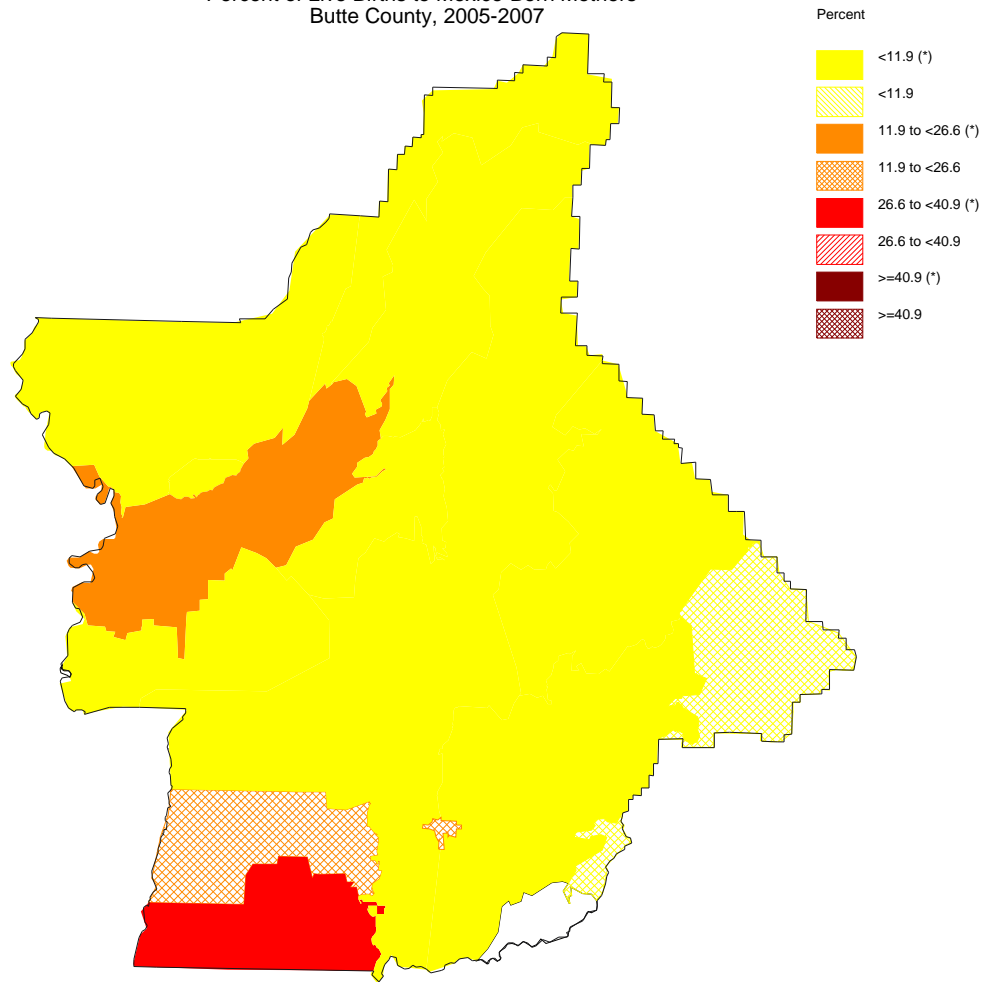

Percent of Live Births to Mexico-Born Mothers  
Butte County, 2005-2007

The star in parenthesis after the legend entry indicates a statistically significant percent compared to the California average (alpha=0.01; two-tailed test).  
For white areas in the map, no data are available.