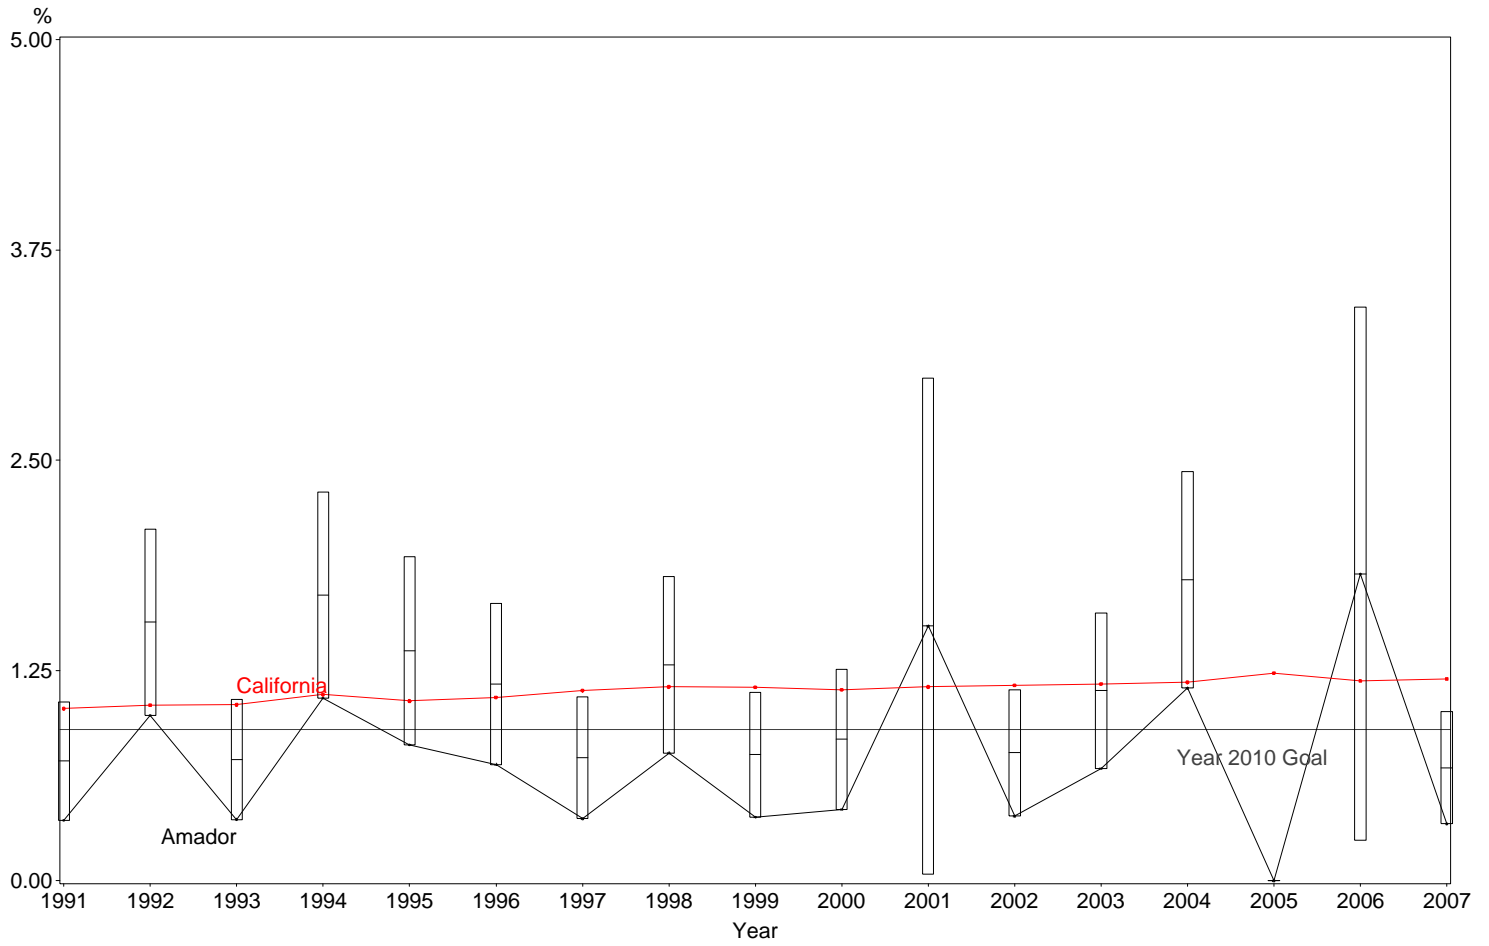

Percent of Very Low Birth Weight Infants
Amador County, 2005-2007

The box around the county point estimates denotes the 95% confidence interval around the estimate.