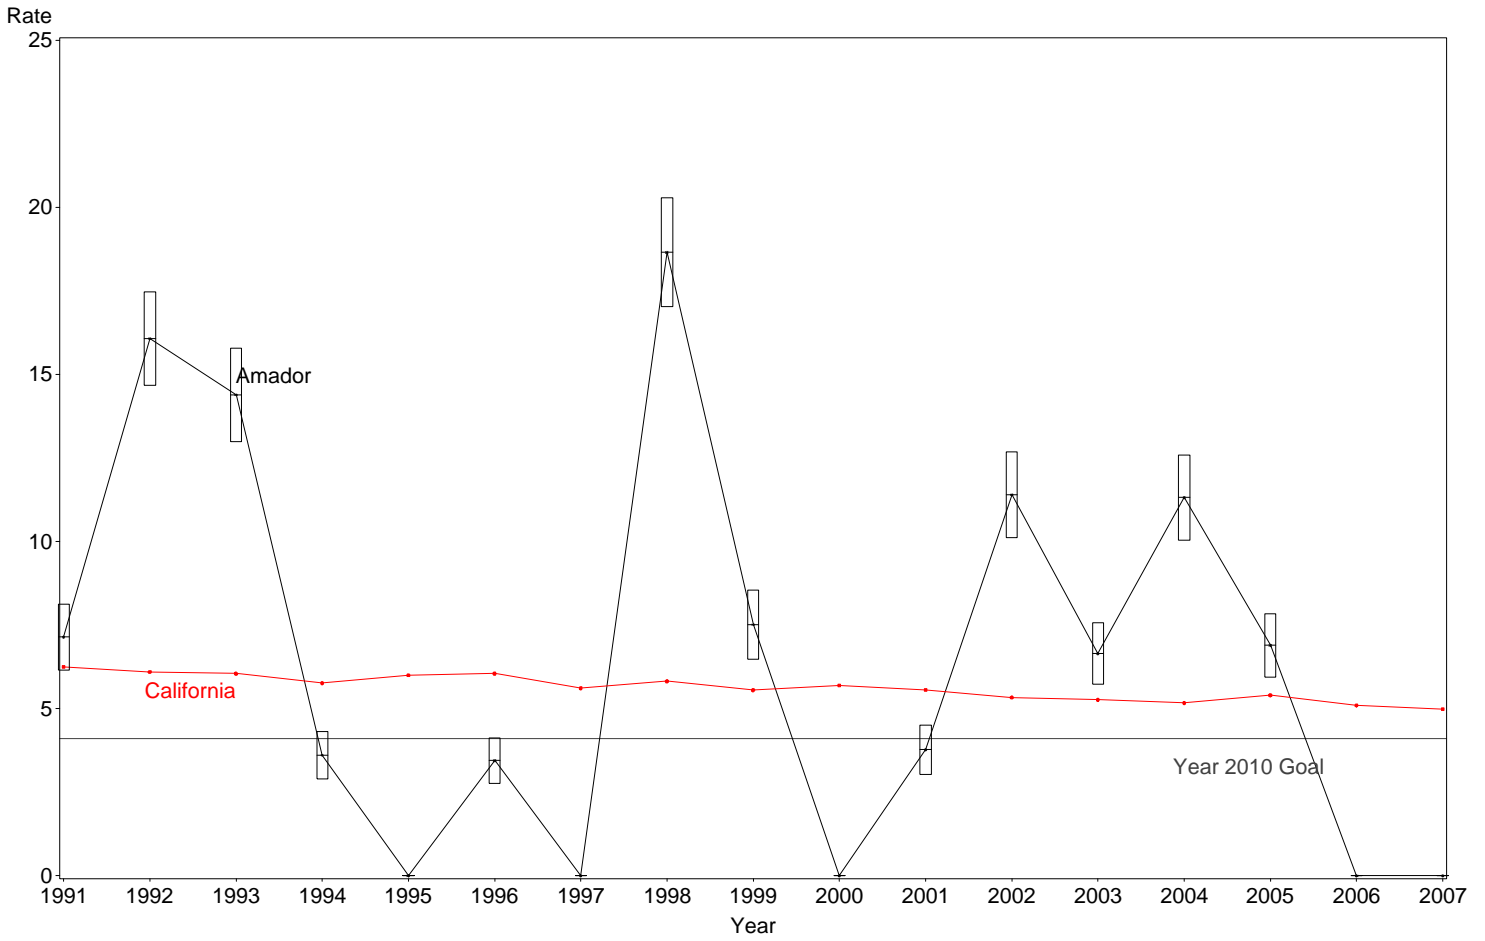

Fetal Mortality Rate  
Amador County, 2005-2007

The box around the county point estimates denotes the 95% confidence interval around the estimate.