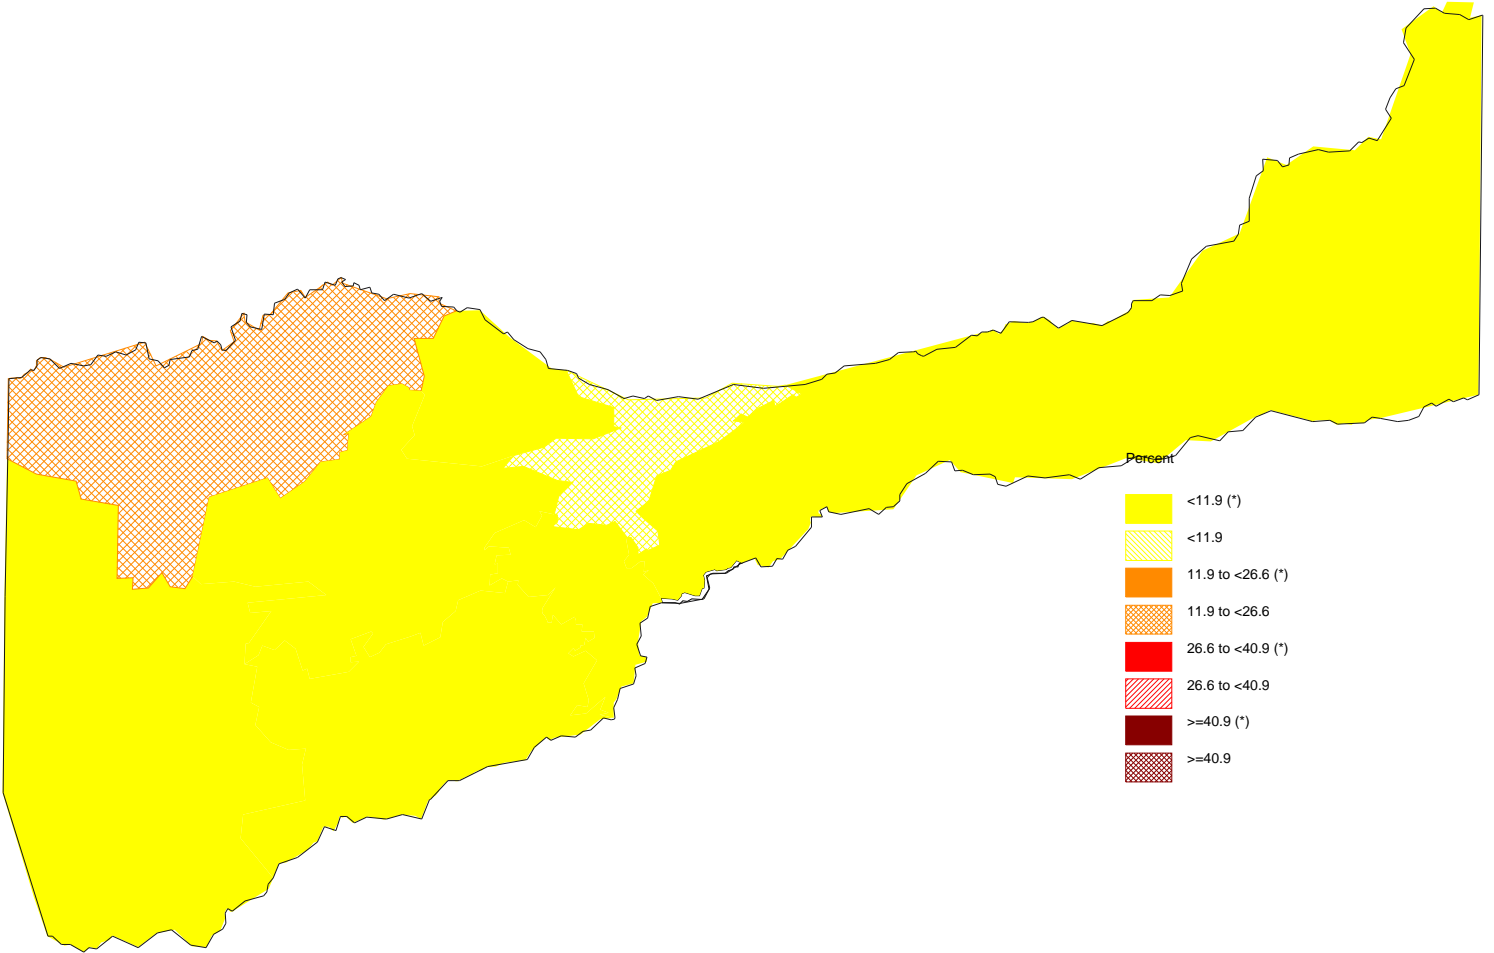

Percent of Live Births to Mexico-Born Mothers  
Amador County, 2005-2007

The star in parenthesis after the legend entry indicates a statistically significant percent compared to the California average (alpha=0.01; two-tailed test).  
For white areas in the map, no data are available.