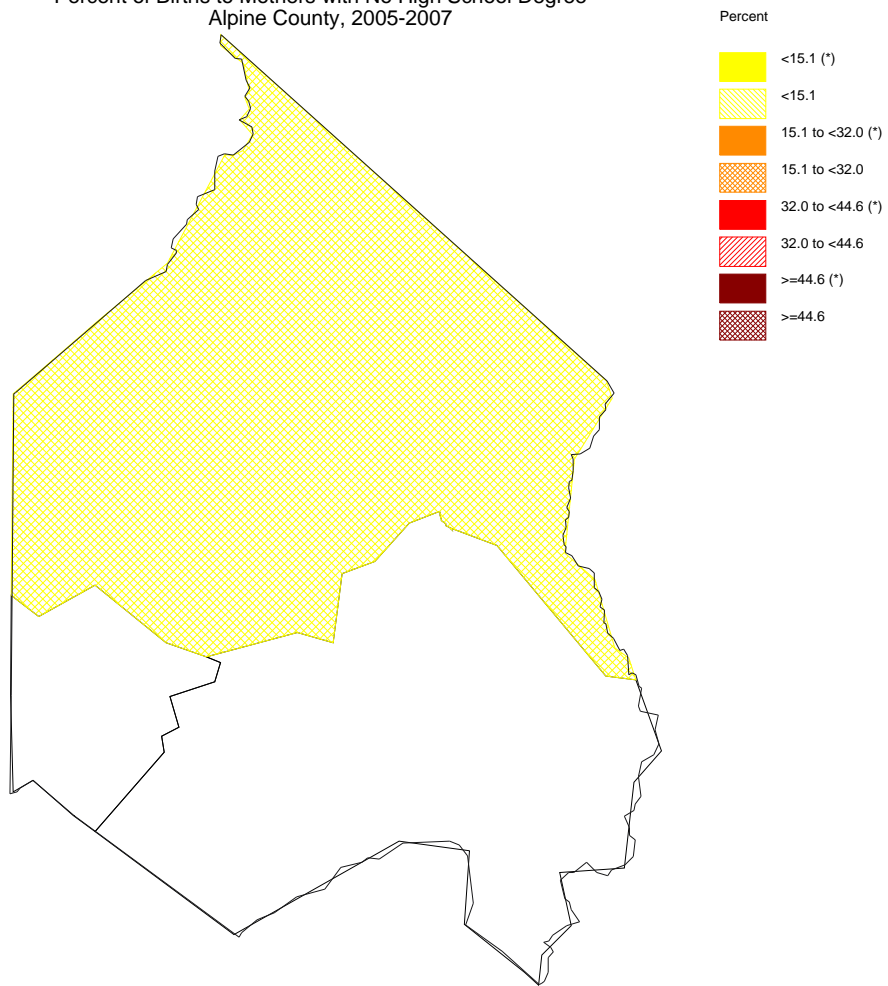

Percent of Births to Mothers with No High School Degree  
Alpine County, 2005-2007

The star in parenthesis after the legend entry indicates a statistically significant percent compared to the California average (alpha=0.01; two-tailed test).  
For white areas in the map, no data are available.