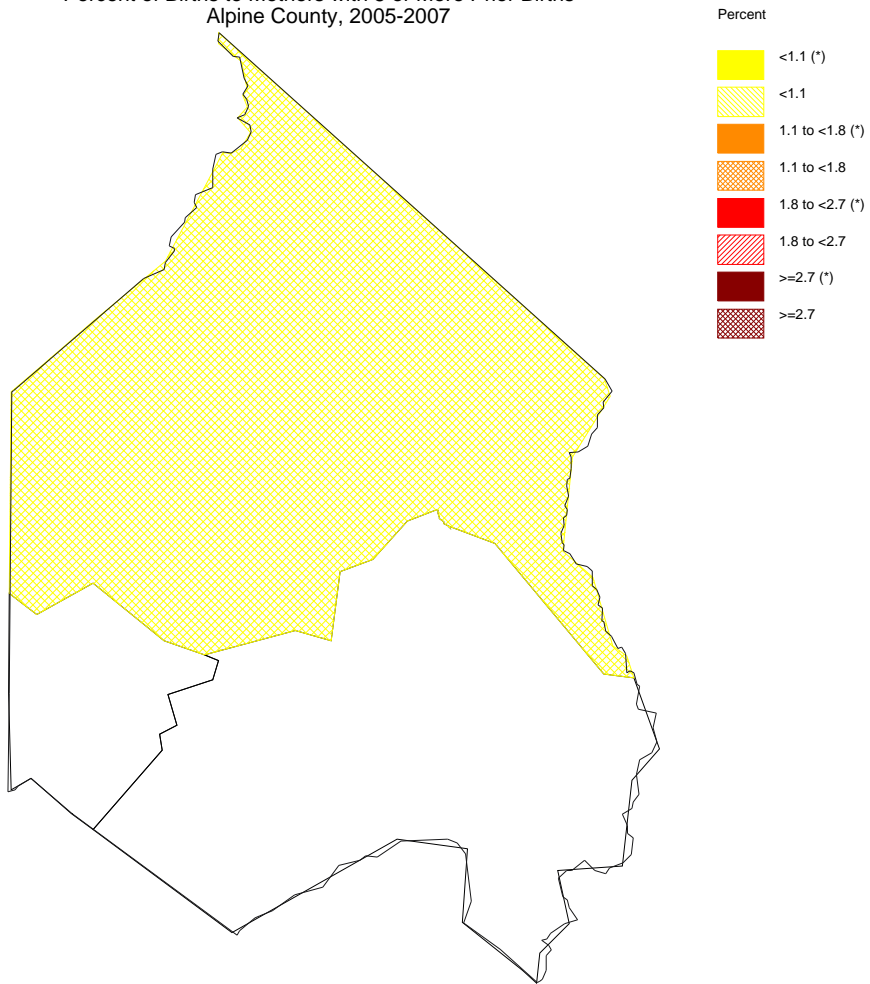

Percent of Births to Mothers with 5 or More Prior Births
Alpine County, 2005-2007

The star in parenthesis after the legend entry indicates a statistically significant percent compared to the California average (alpha=0.01; two-tailed test).
For white areas in the map, no data are available.