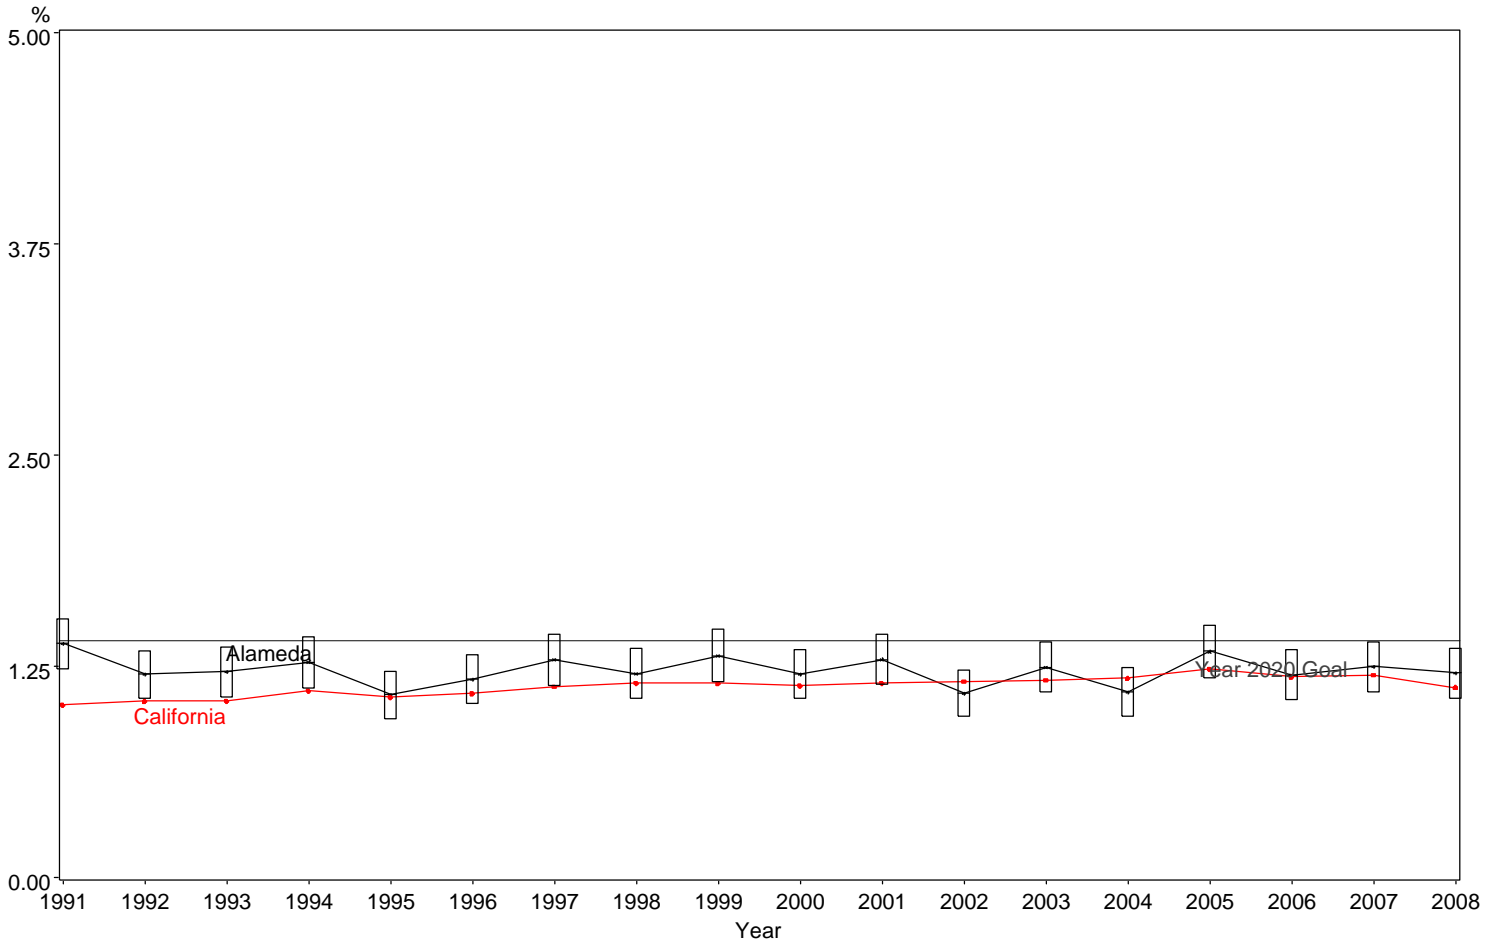

Percent of Very Low Birth Weight Infants
Alameda County, 1991-2008

The box around the county point estimates denotes the 95% confidence interval around the estimate.