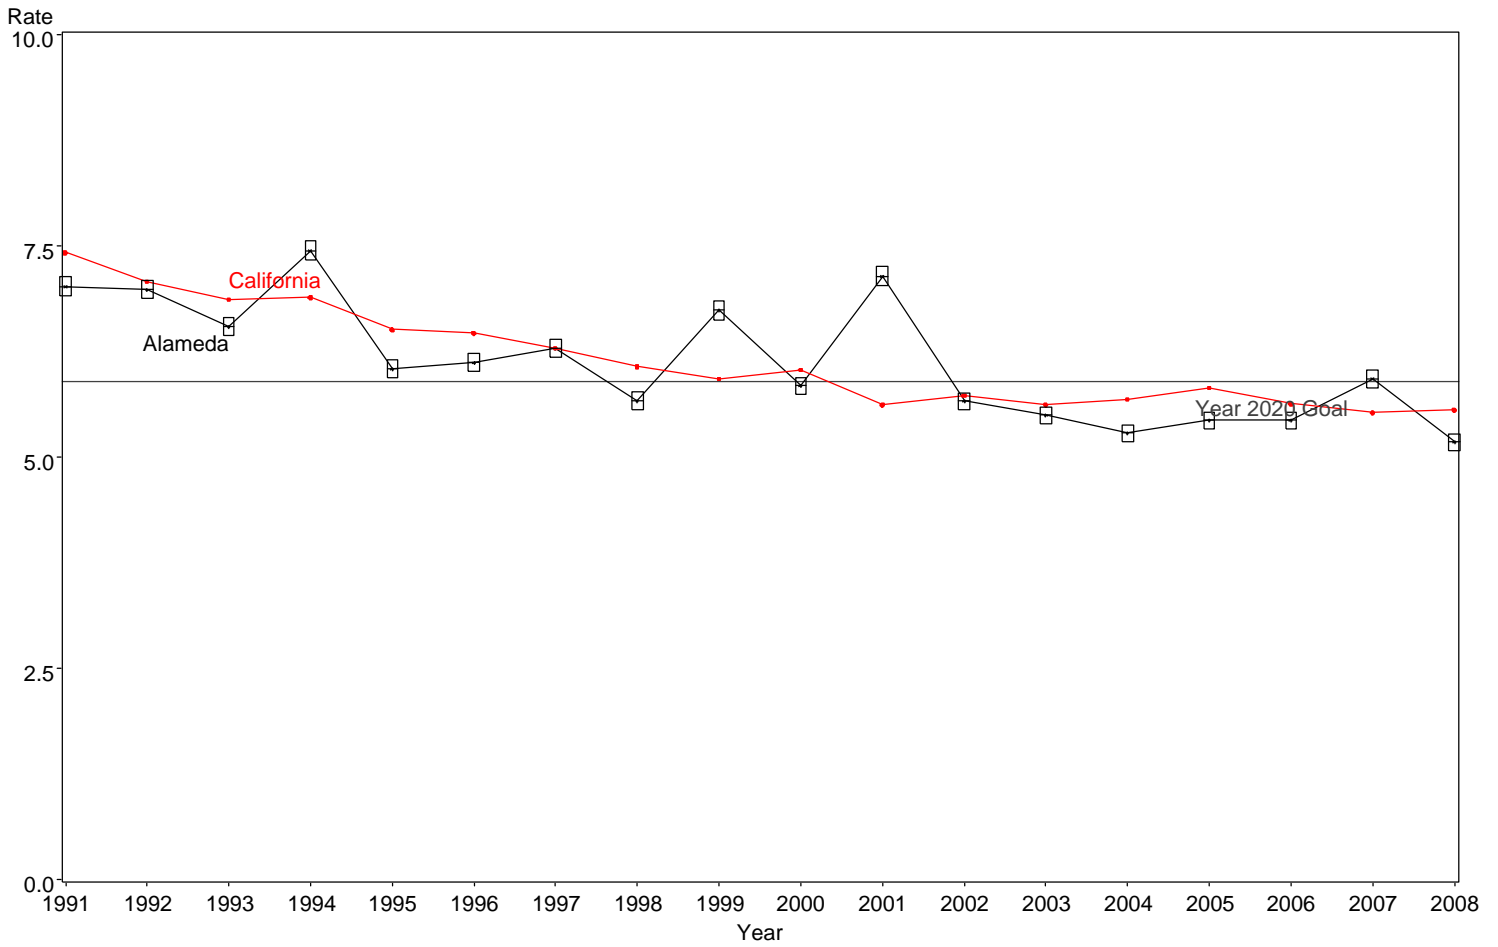

Perinatal Mortality Rate  
Alameda County, 1991-2008

The box around the county point estimates denotes the 95% confidence interval around the estimate.