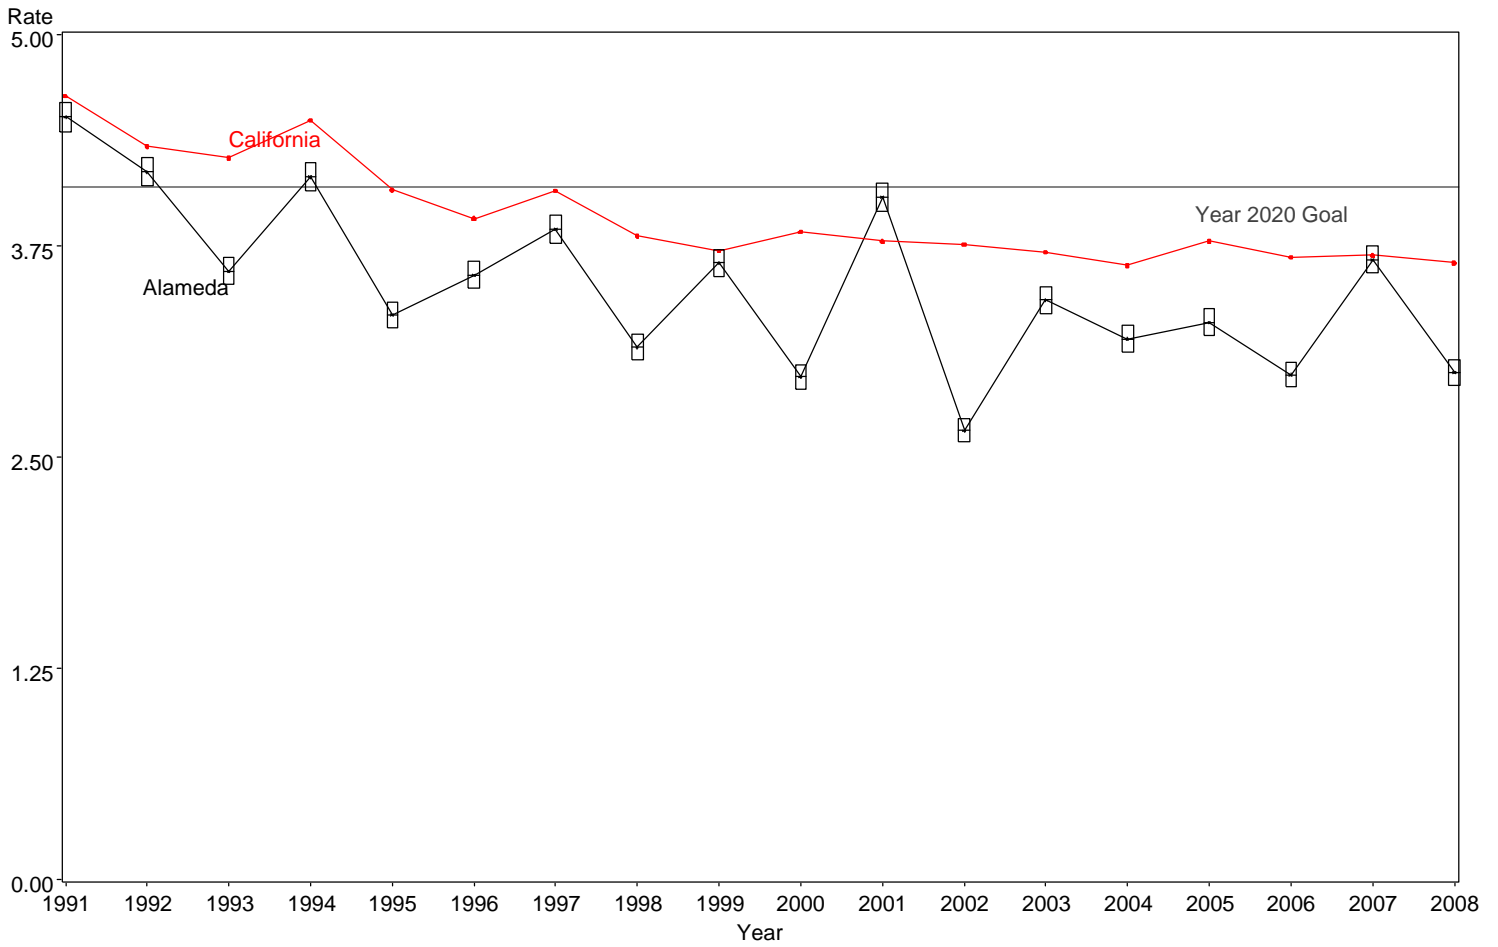

Neonatal Mortality Rate
Alameda County, 1991-2008

The box around the county point estimates denotes the 95% confidence interval around the estimate.