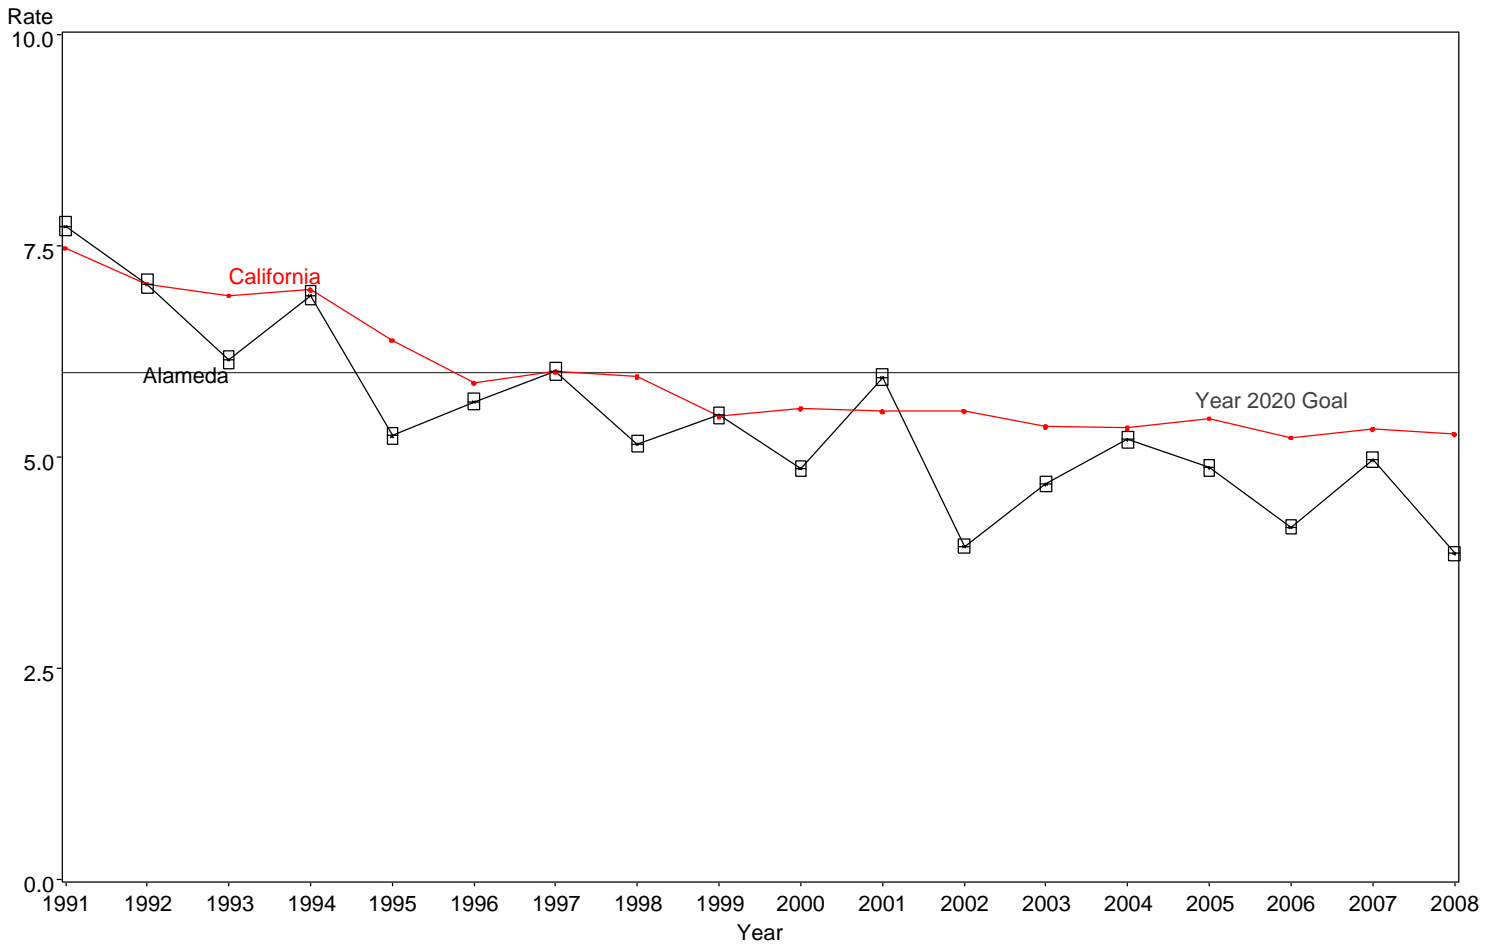

Infant Mortality Rate
Alameda County, 1991-2008

The box around the county point estimates denotes the 95% confidence interval around the estimate.