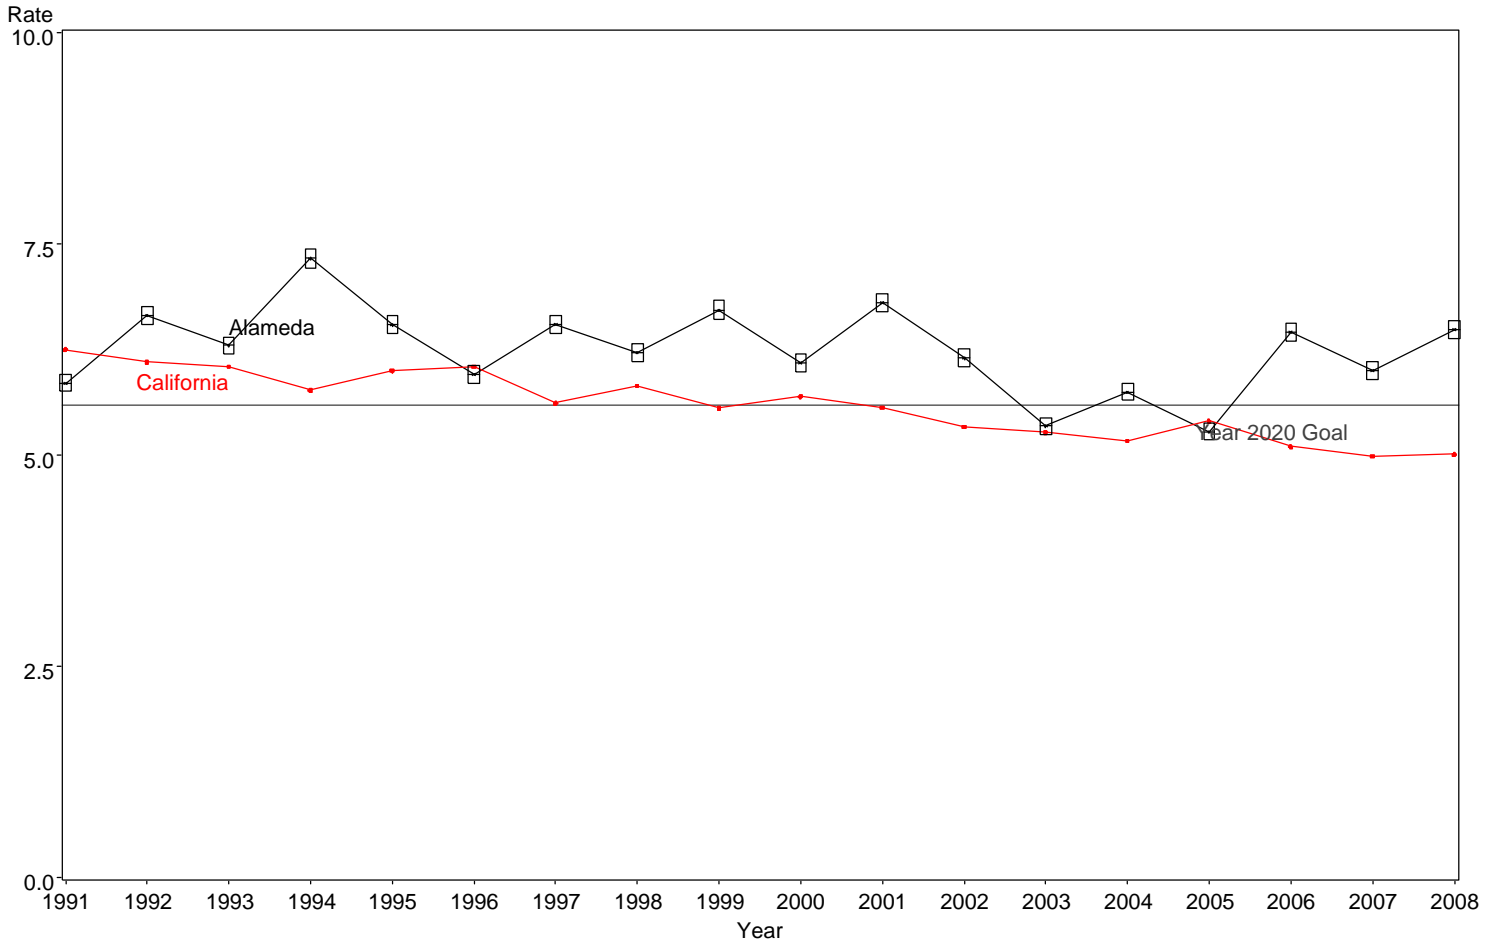

Fetal Mortality Rate  
Alameda County, 1991-2008

The box around the county point estimates denotes the 95% confidence interval around the estimate.