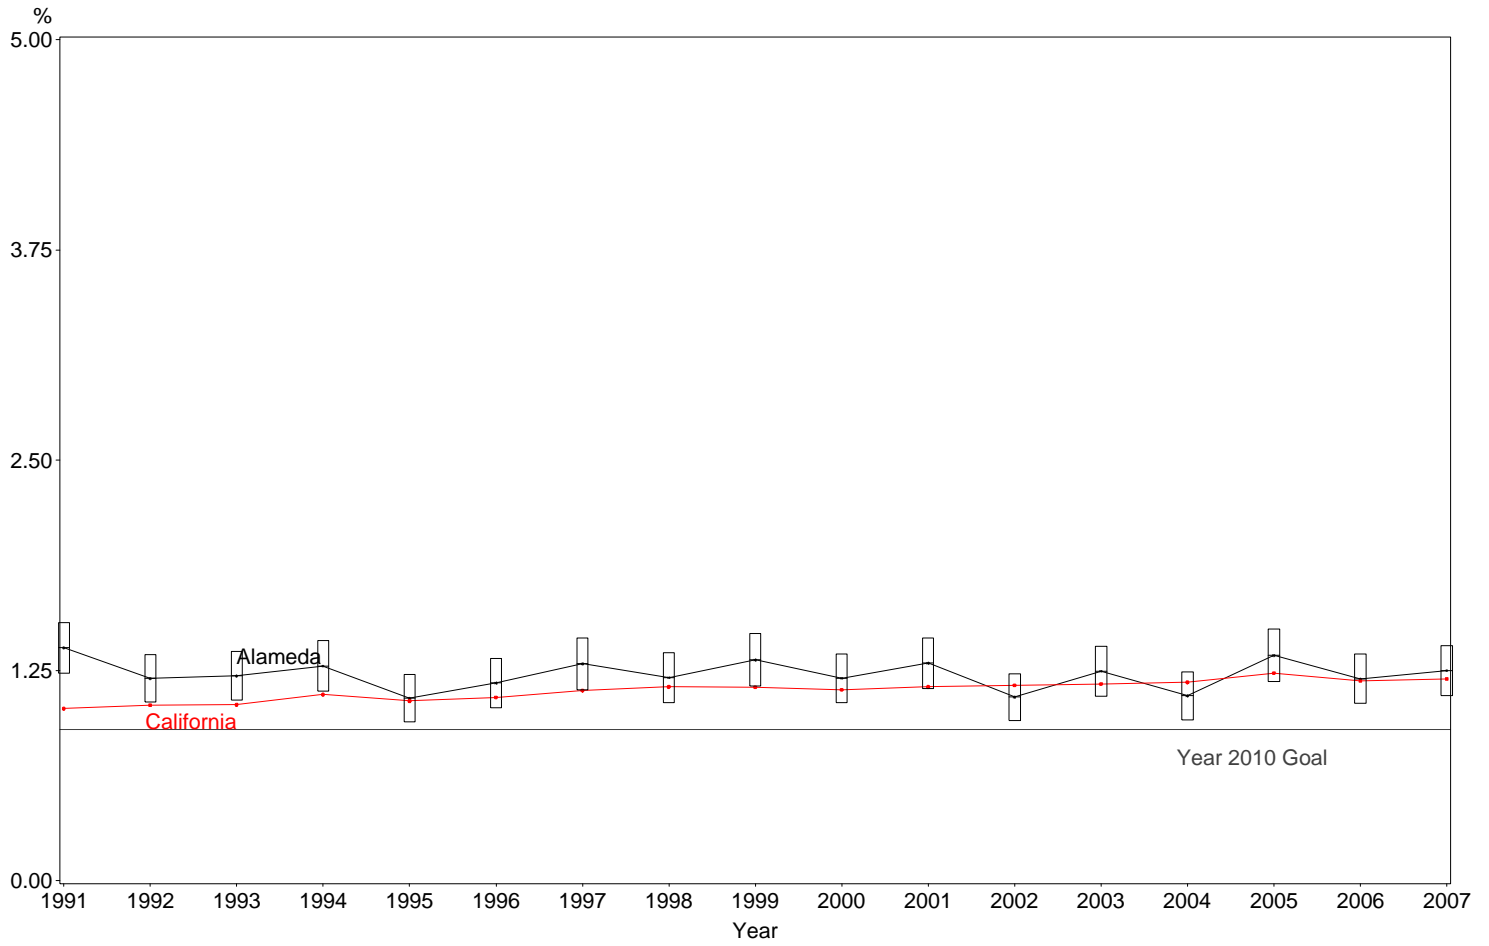

Percent of Very Low Birth Weight Infants  
Alameda County, 1991-2007

The box around the county point estimates denotes the 95% confidence interval around the estimate.