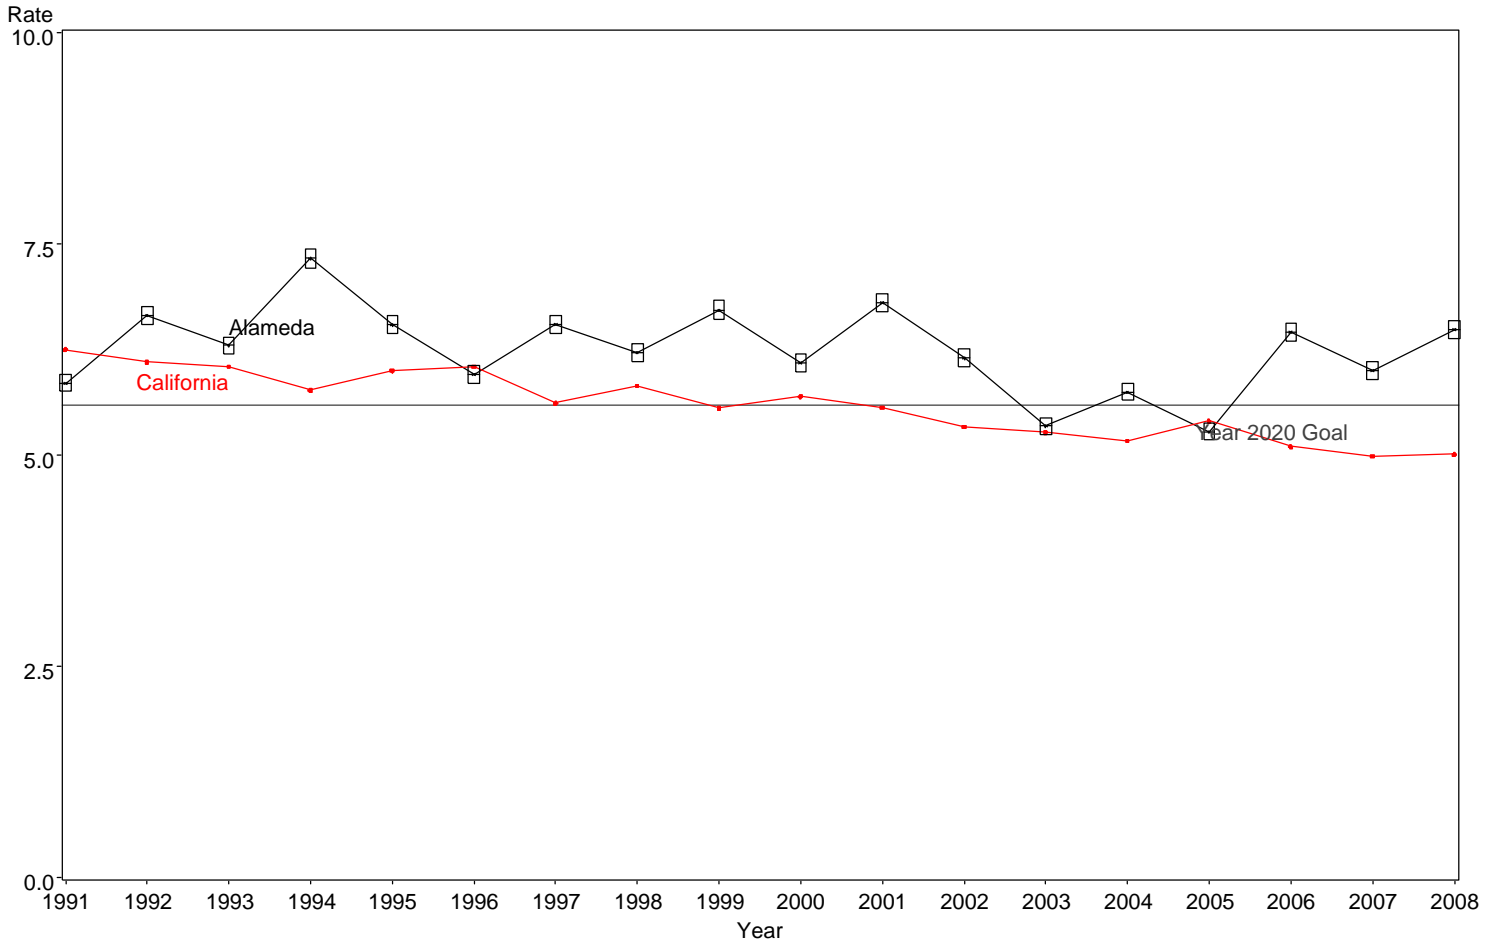

Fetal Mortality Rate
Alameda County, 1991-2008

The box around the county point estimates denotes the 95% confidence interval around the estimate.